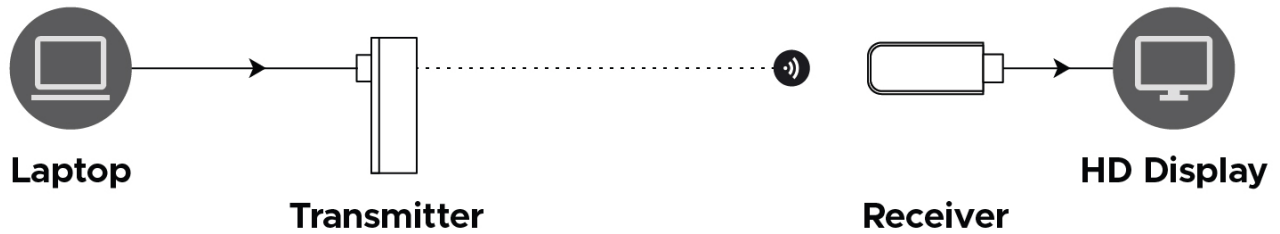

# Wireless USB-C to HDMI Extender with Casting

CSWBC030

## 1. Wireless Extension Mode