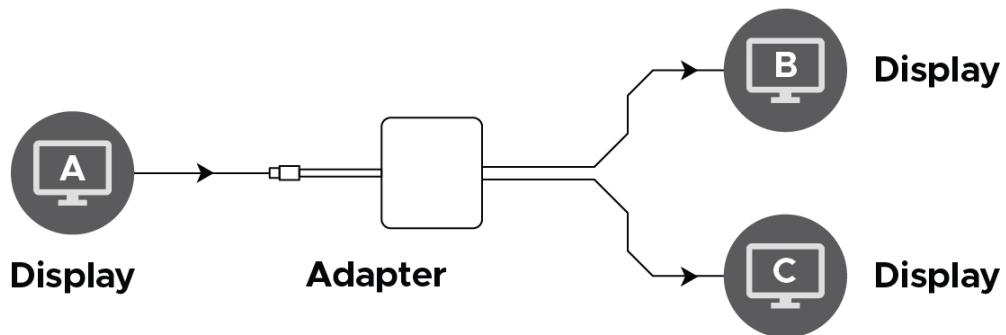

8K USB-C to HDMI Adapter

ISB280

Mirror mode

macOS Windows

Extended Desktop mode

macOS Windows

Multi-stream Transport (MST)

Windows