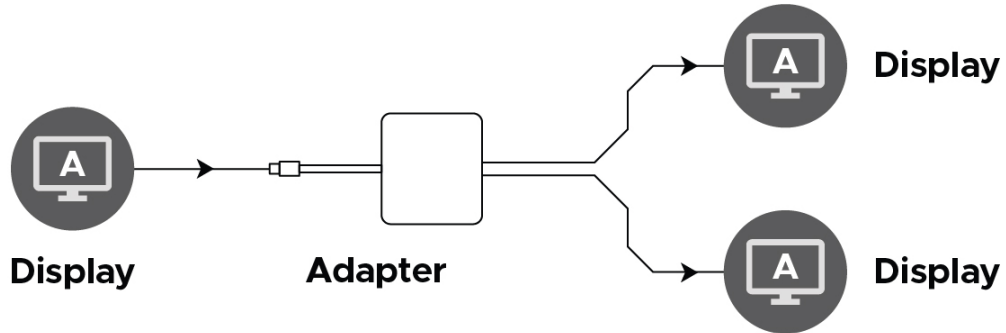

8K USB-C to HDMI Adapter

ISB280

Mirror mode

macOS Windows

Extended Desktop mode

macOS Windows

Multi-stream Transport (MST)

Windows