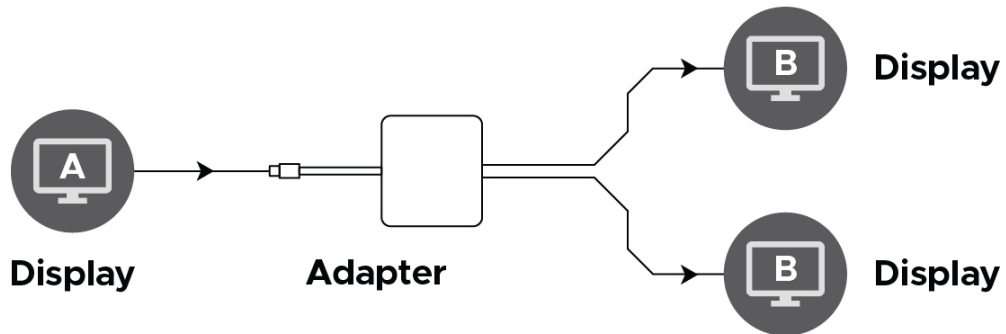

8K USB-C to HDMI Adapter

ISB280

Mirror mode

macOS Windows

Extended Desktop mode

macOS Windows

Multi-stream Transport (MST)

Windows