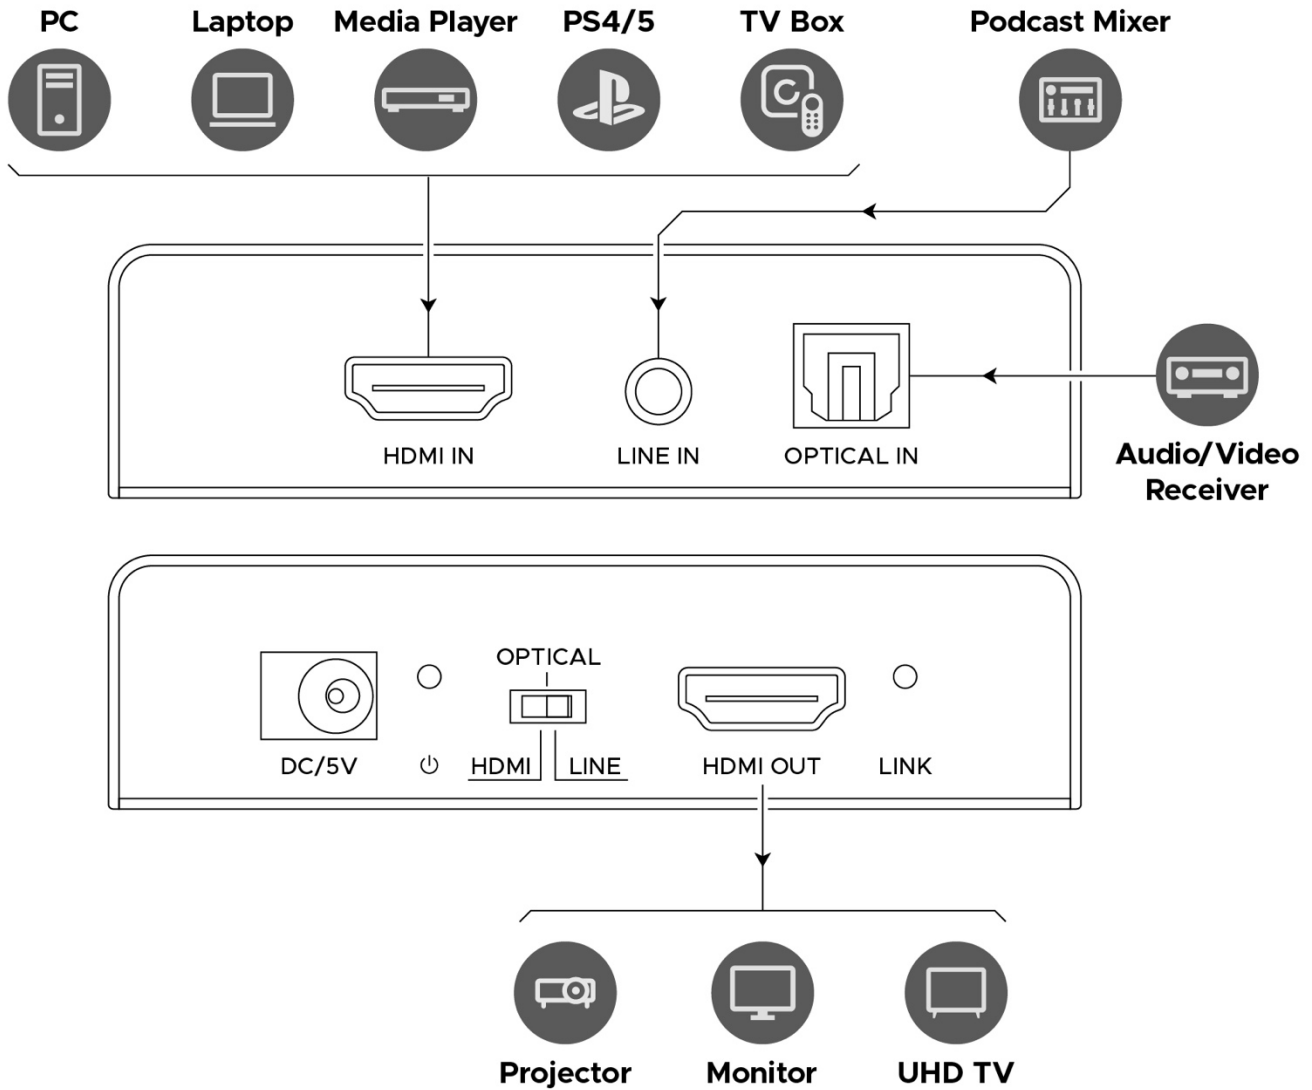

4K60 HDMI Audio Embedder

PT-C-BAE40

For further information,
contact support@bundltech.com

© 2025 Bundl. Bundl, the Bundl logo, and other Bundl marks are owned by Bundl and may be registered trademarks. All other trademarks are the property of their respective owners. Bundl assumes no responsibility for any errors that may appear in this publication. Product, pricing, and feature information contained herein are subject to change without notice.