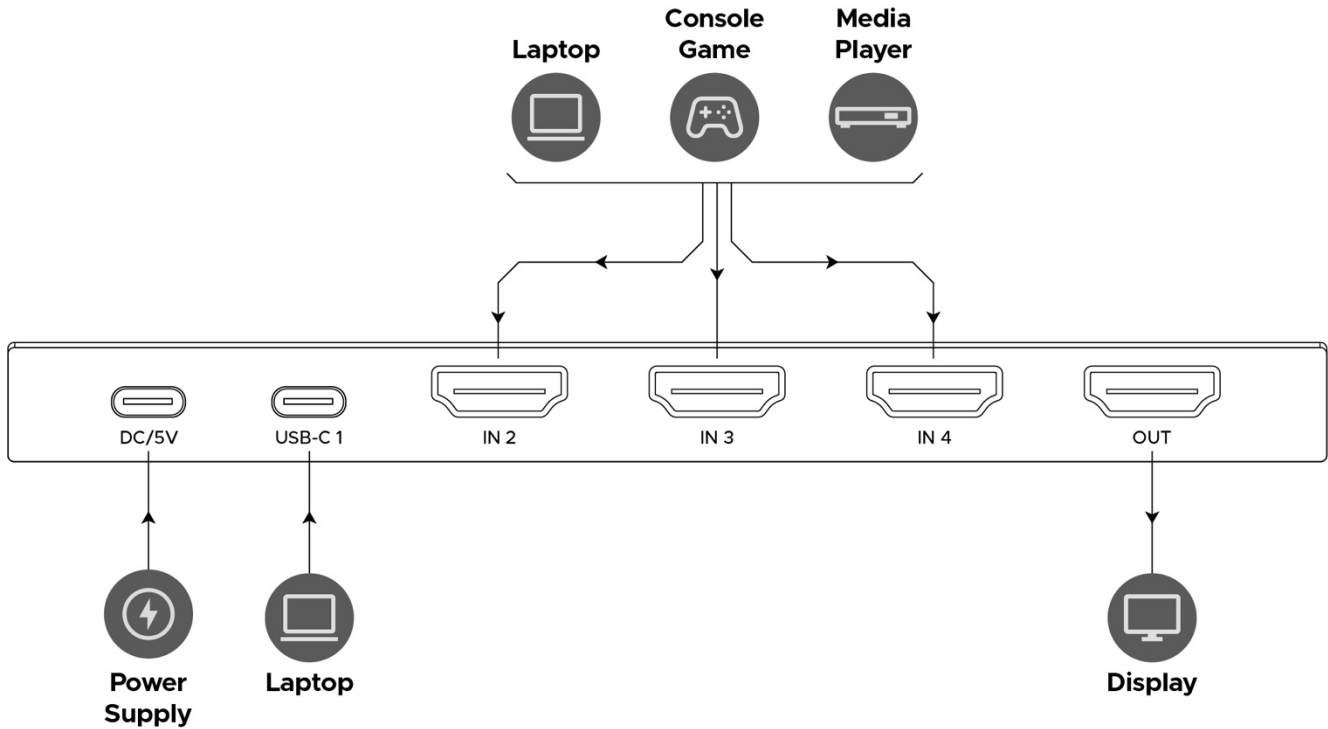

8K60 4×1 USB-C / HDMI Switch

PT-SW-BCH41

For further information,
contact support@bundltech.com

© 2025 Bundl. Bundl, the Bundl logo, and other Bundl marks are owned by Bundl and may be registered trademarks. All other trademarks are the property of their respective owners. Bundl assumes no responsibility for any errors that may appear in this publication. Product, pricing, and feature information contained herein are subject to change without notice.