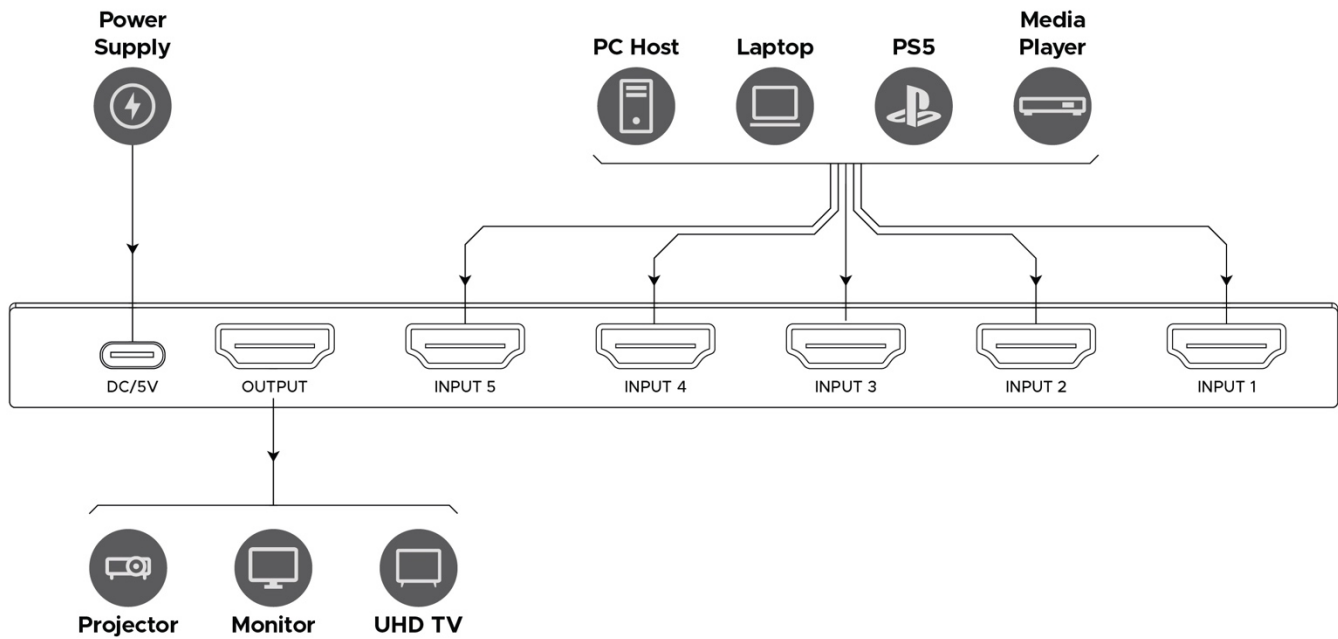

8K60 HDMI 5×1 Switch

PT-SW-HDB51-48G

For further information,
contact support@bundltech.com

© 2025 Bundl. Bundl, the Bundl logo, and other Bundl marks are owned by Bundl and may be registered trademarks. All other trademarks are the property of their respective owners. Bundl assumes no responsibility for any errors that may appear in this publication. Product, pricing, and feature information contained herein are subject to change without notice.