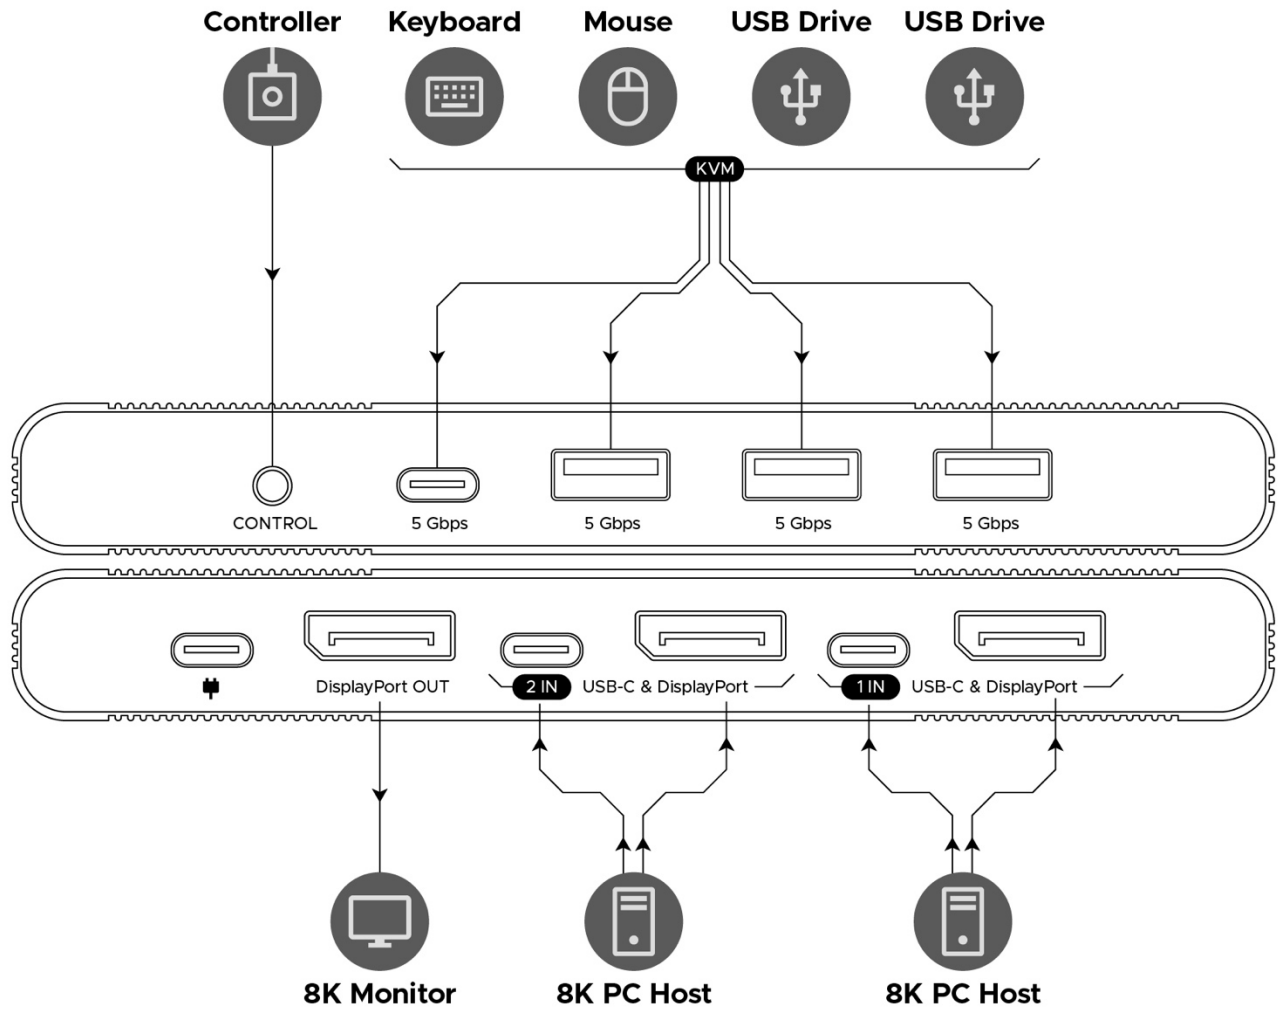

8K60 2x1 USB-C / DisplayPort KVM Switch

PT-SW-KVM-BCD21

For further information,
contact support@bundltech.com

© 2025 Bundl. Bundl, the Bundl logo, and other Bundl marks are owned by Bundl and may be registered trademarks. All other trademarks are the property of their respective owners. Bundl assumes no responsibility for any errors that may appear in this publication. Product, pricing, and feature information contained herein are subject to change without notice.