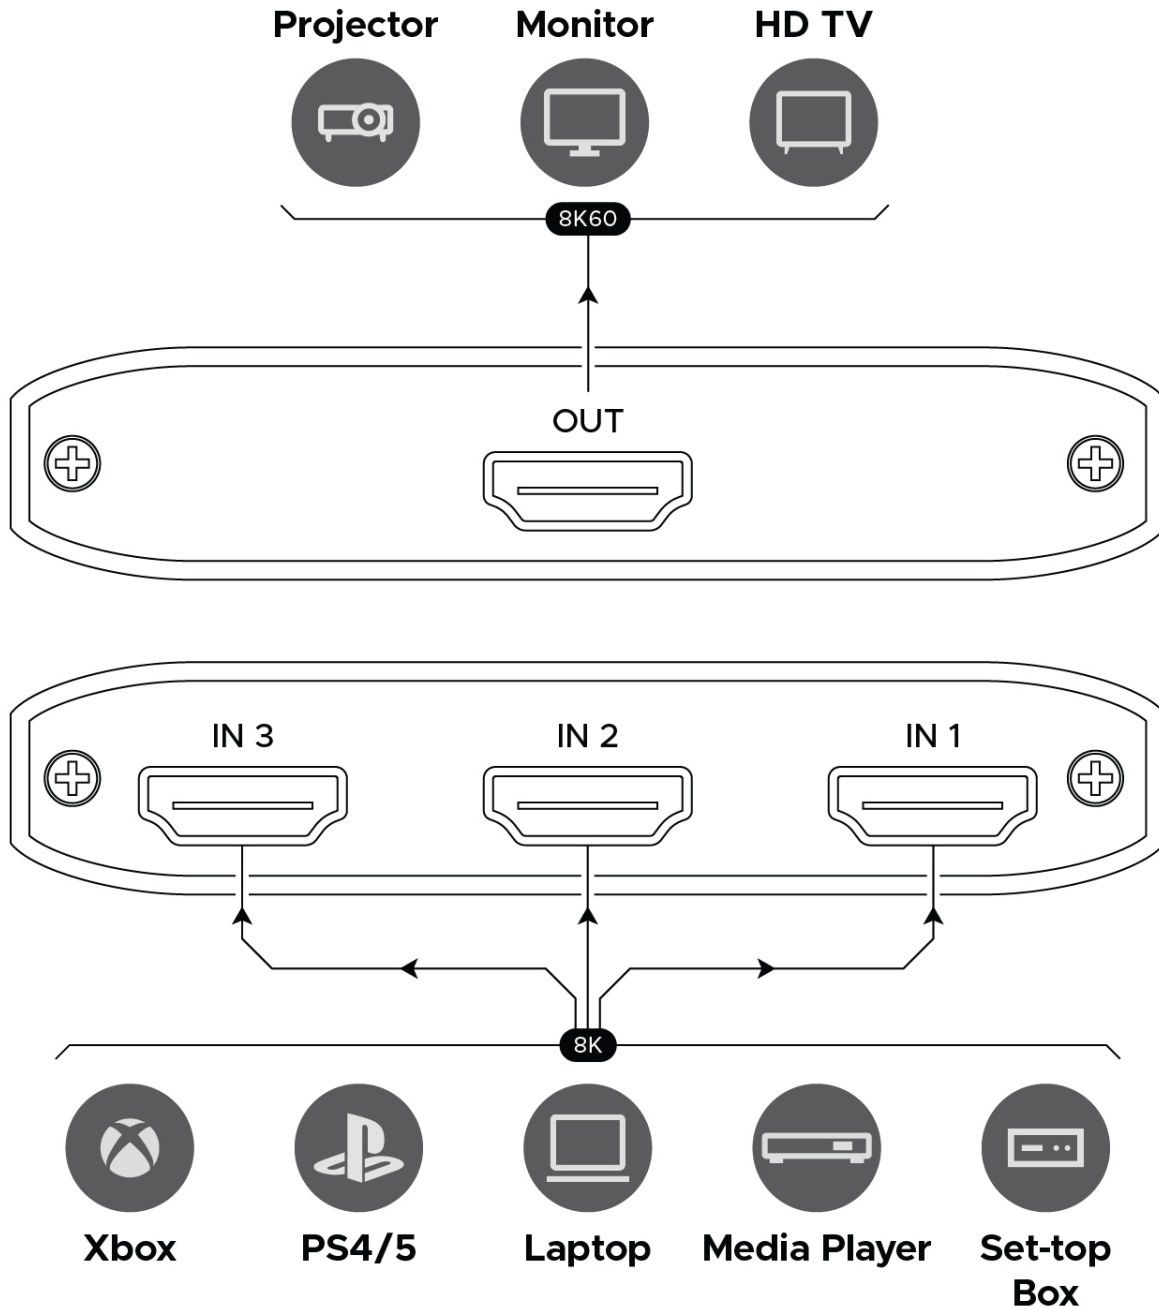

# 8K60 3x1 HDMI Switch

PT-SW-BH31HP

For further information,  
contact [support@bundltech.com](mailto:support@bundltech.com)

© 2025 Bundl. Bundl, the Bundl logo, and other Bundl marks are owned by Bundl and may be registered trademarks. All other trademarks are the property of their respective owners. Bundl assumes no responsibility for any errors that may appear in this publication. Product, pricing, and feature information contained herein are subject to change without notice.