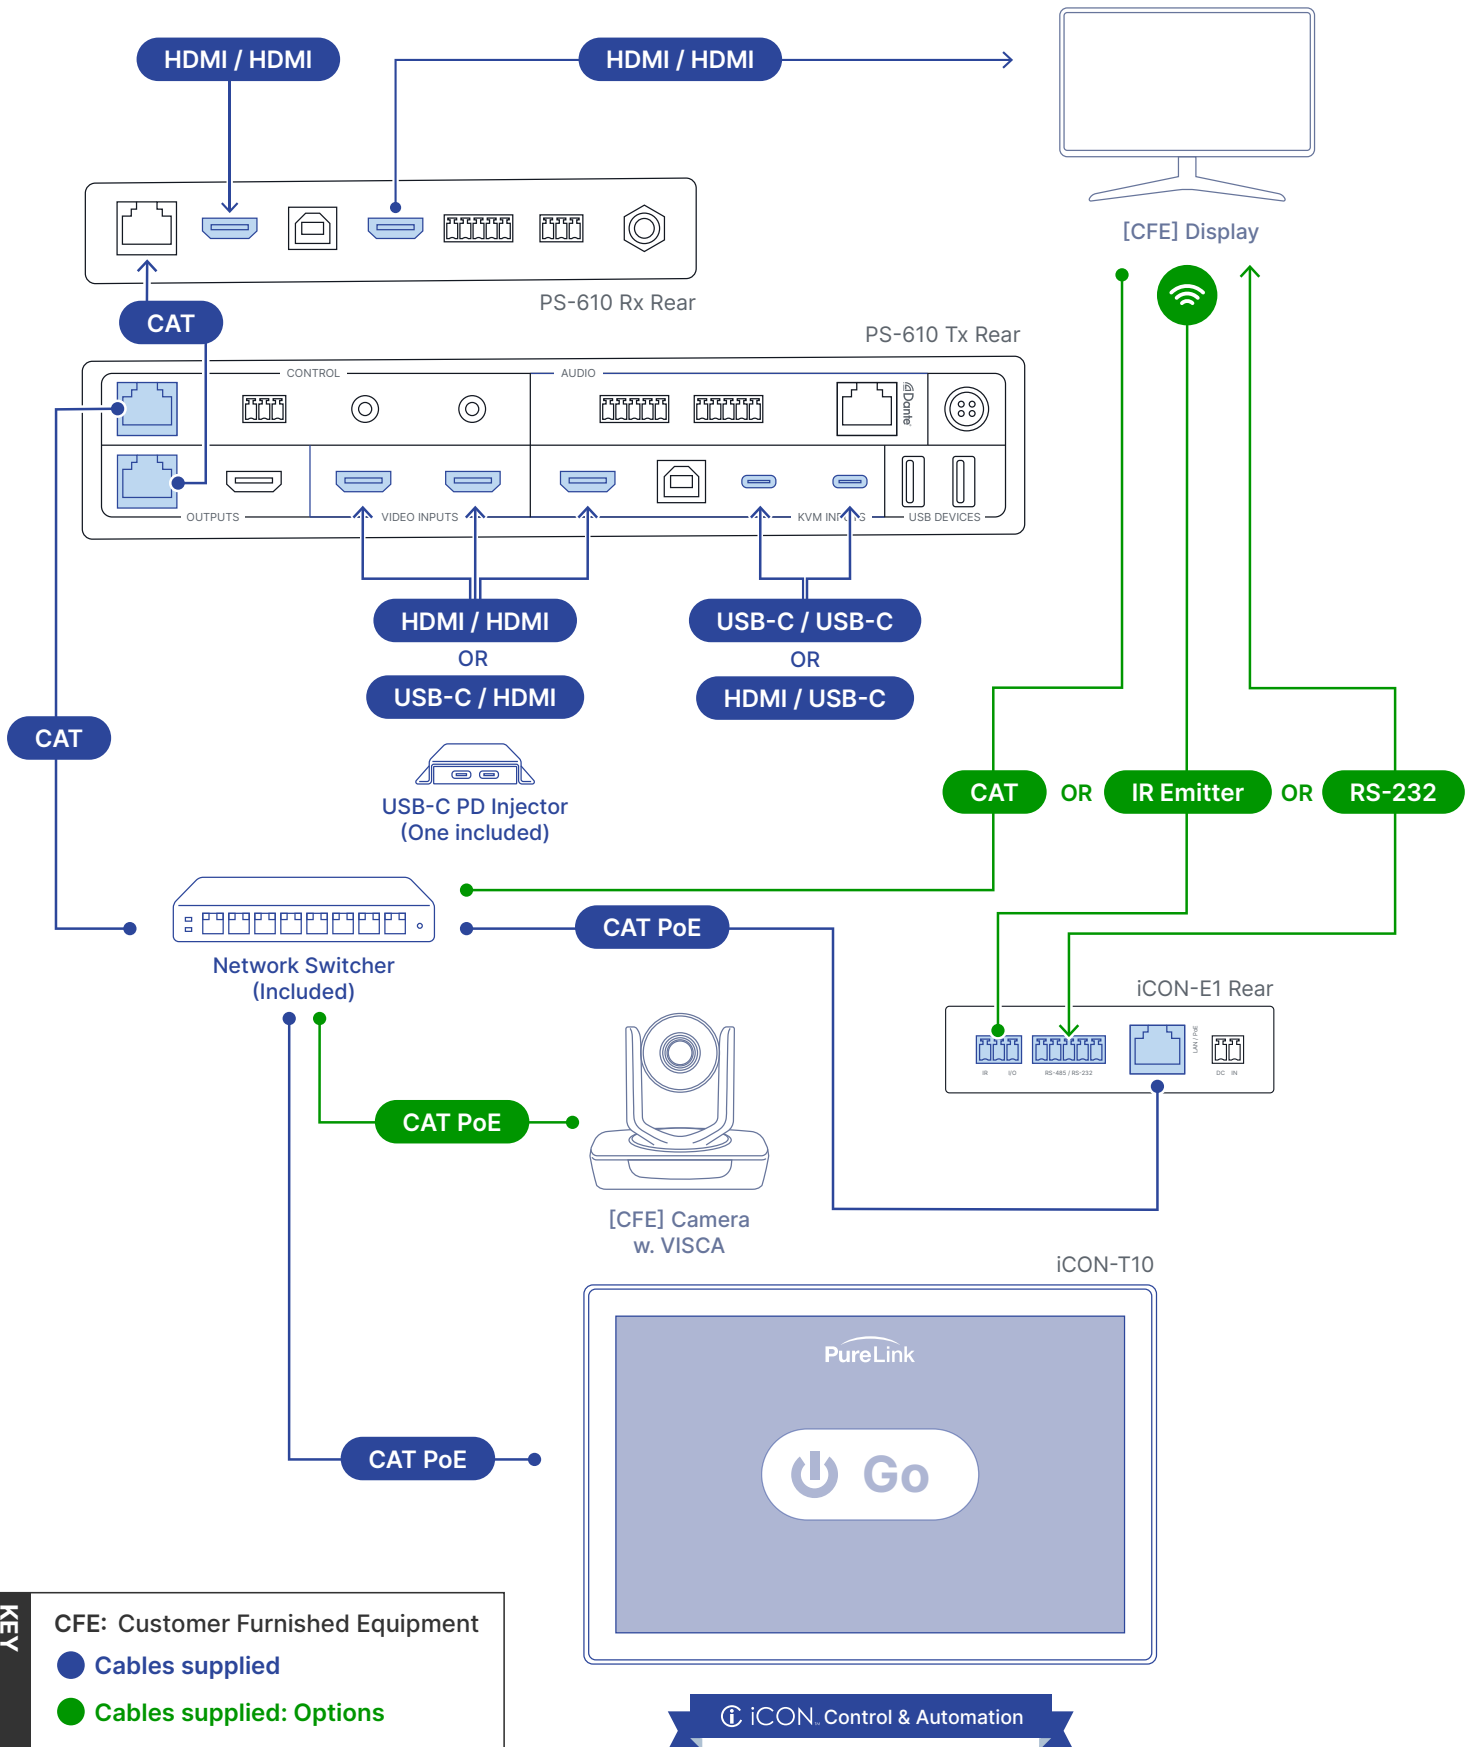

Aspen Application Diagram

KEY

- CFE: Customer Furnished Equipment
- Cables supplied
- Cables supplied: Options

iCON Control & Automation