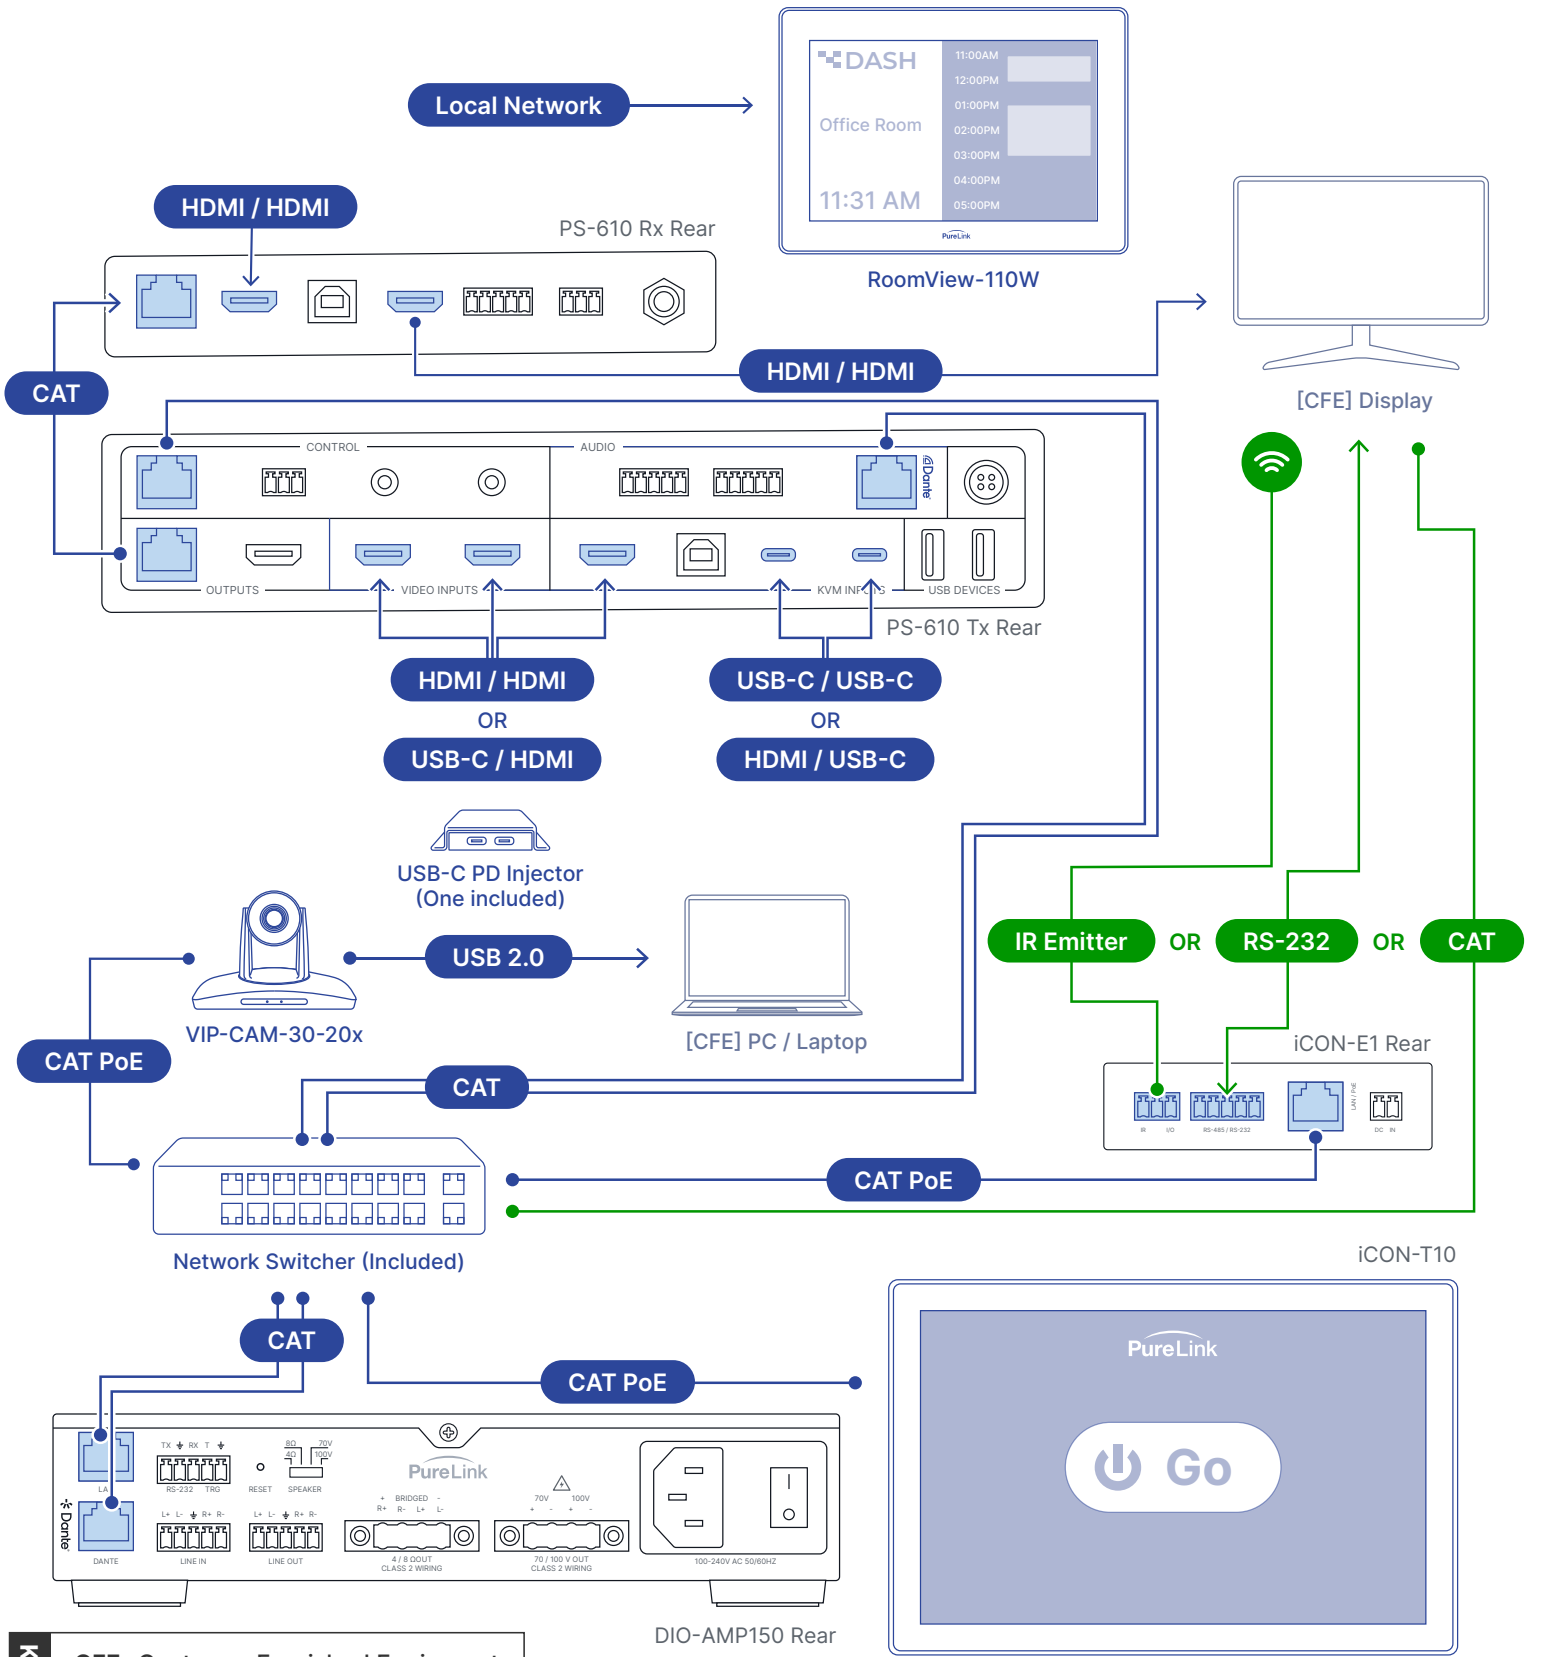

Stowe Application Diagram

KEY

- CFE: Customer Furnished Equipment
- Cables supplied
- Cables supplied: Options

iCON Control & Automation