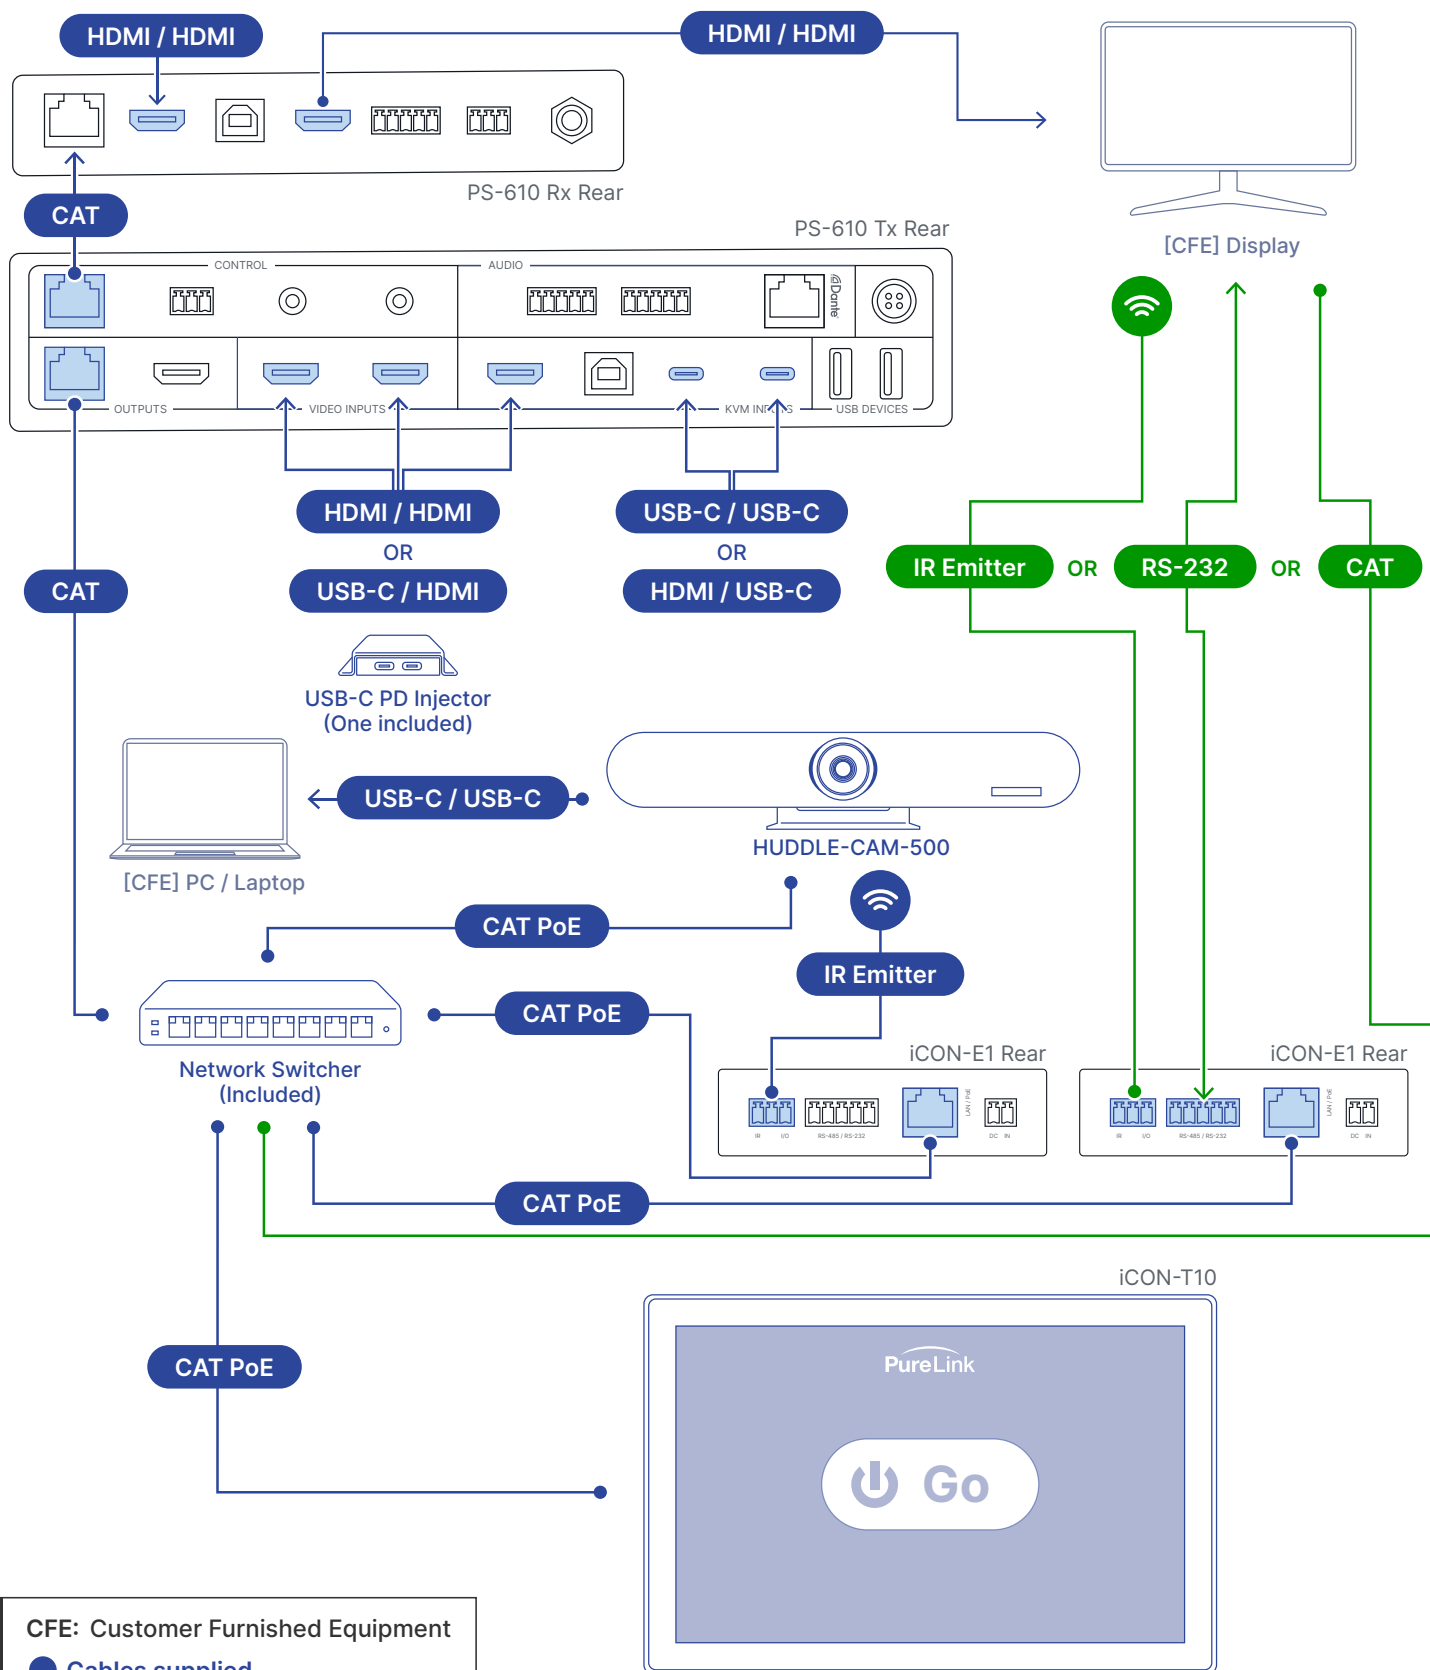

Vail Application Diagram

KEY

- CFE: Customer Furnished Equipment
- Cables supplied
- Cables supplied: Options

iCON. Control & Automation