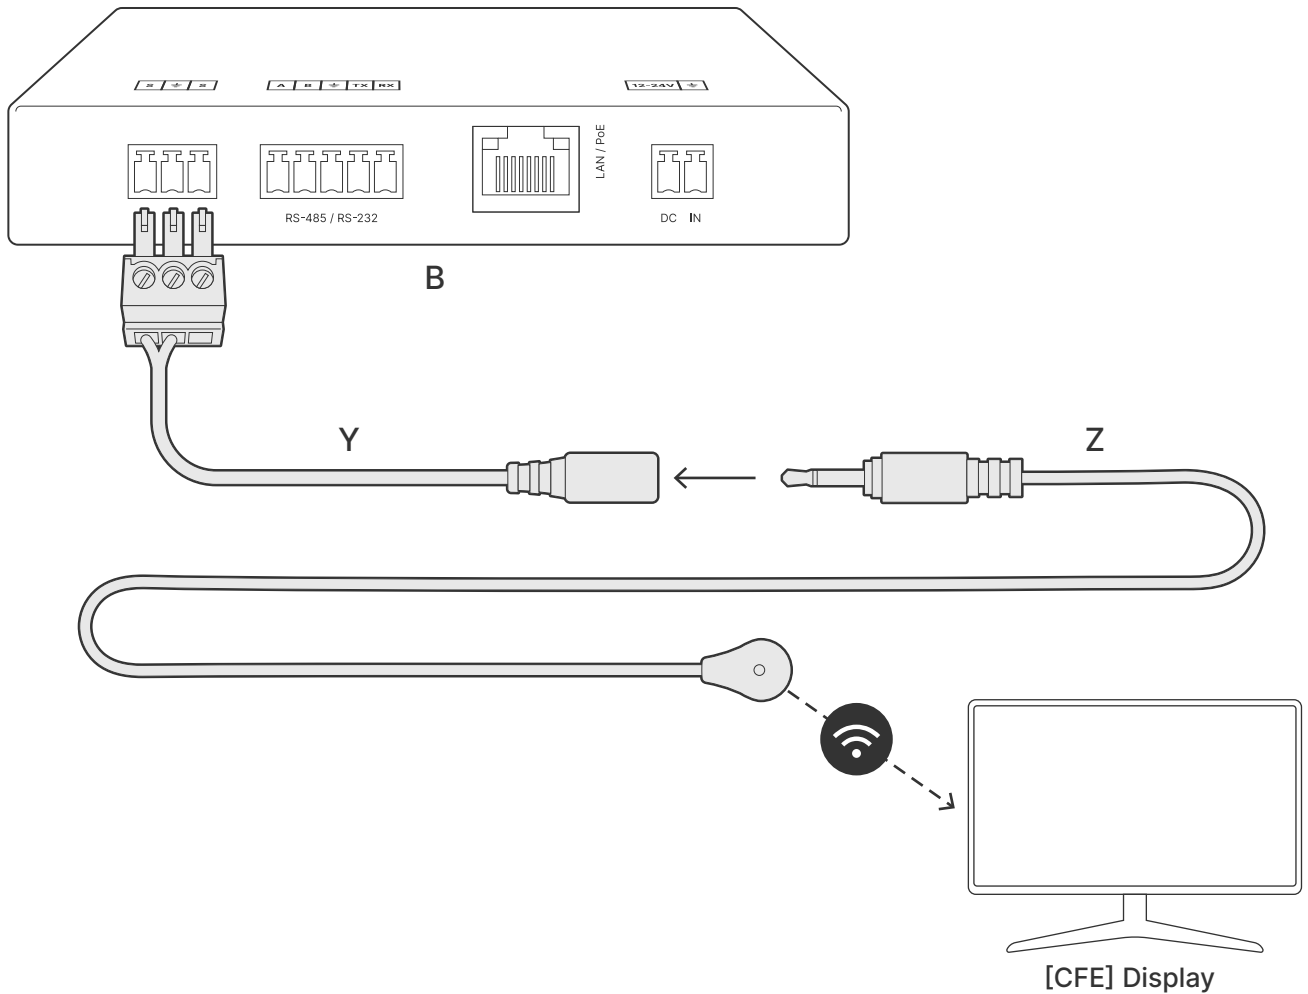

C 8 Port PoE Network Switch

C-PS 8 Port PoE Network Switch Power Supply

K PS-610 4K60 Seamless Presentation Switcher with Dante

K-RX PS-610 Rx

What's included

K-PS PS-610 Power Supply

L USB-C Power Injector

L-PS USB-C Power Injector Power Supply

HDMI ↔ HDMI 3M

CAT ↔ CAT 10M

USB-C ↔ HDMI 3M

USB-C ↔ USB-C 3M

USB-A ↔ USB-B 3M

Mini Phoenix RS-232 15M

Mini Phoenix ↔ 3.5mm female 7.6M

3.5mm ↔ IR Blaster 10M

1

2

Display Control Option 1

*CFE: Customer Furnished Equipment

OR

Display Control Option 2

OR

Display Control Option 3

3

4

6

7

➔ **NEXT STEP**

Aspen Operation Guide

Scan here to access the guide.