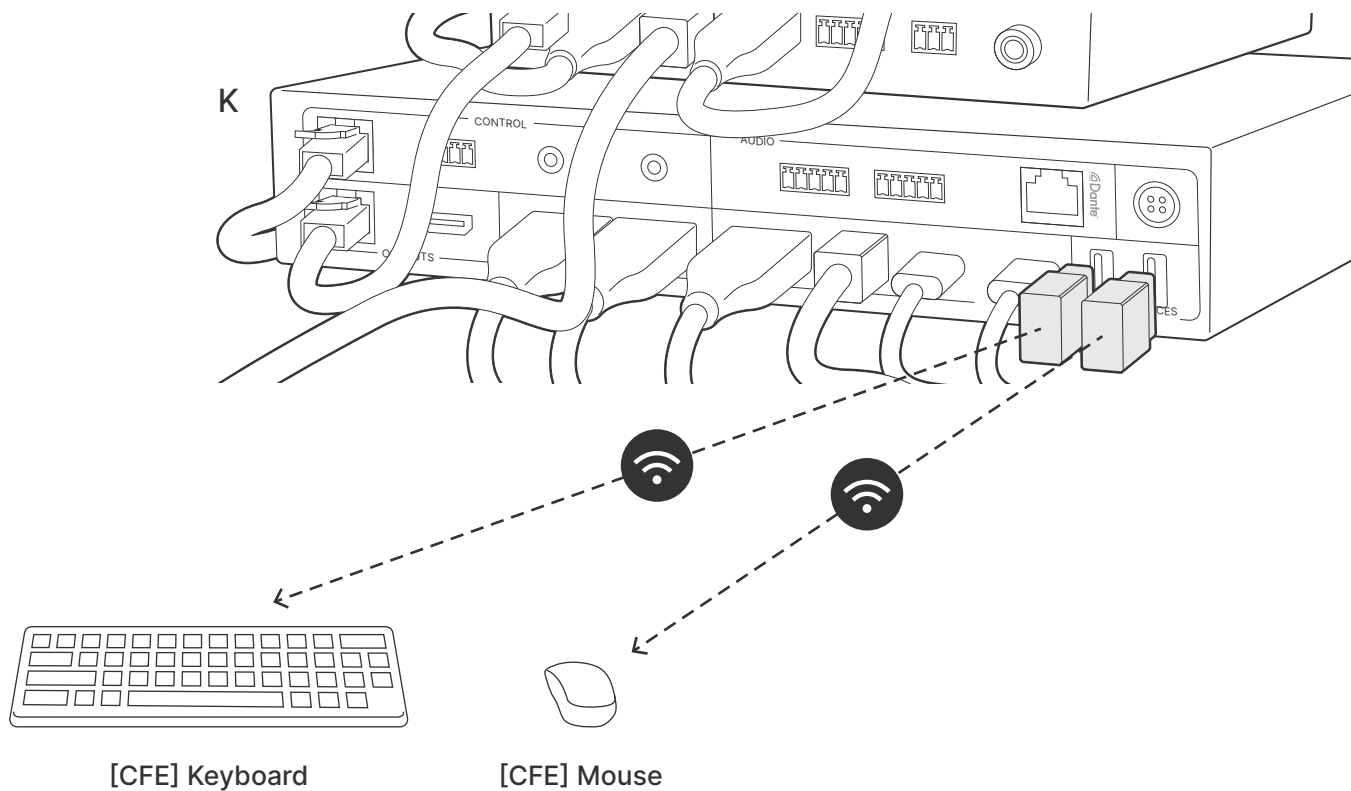

C 8 Port PoE Network Switch

C-PS 8 Port PoE Network Switch Power Supply

K PS-610 4K60 Seamless Presentation Switcher with Dante

K-RX PS-610 Rx

What's included

K-PS PS-610 Power Supply

L USB-C Power Injector

L-PS USB-C Power Injector Power Supply

HDMI ↔ HDMI 3M

CAT ↔ CAT 10M

USB-C ↔ HDMI 3M

USB-C ↔ USB-C 3M

USB-A ↔ USB-B 3M

Mini Phoenix RS-232 15M

Mini Phoenix ↔ 3.5mm female 7.6M

Display Control Option 3

3

4

6

7

➔ **NEXT STEP**

Aspen Operation Guide

Scan here to access the guide.