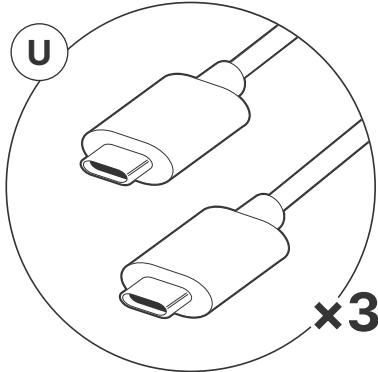

C 8 Port PoE Network Switch

C-PS 8 Port PoE Network Switch Power Supply

K PS-610 4K60 Seamless Presentation Switcher with Dante

K-RX PS-610 Rx

What's included

K-PS PS-610 Power Supply

L USB-C Power Injector

L-PS USB-C Power Injector Power Supply

HDMI ↔ HDMI 3M

CAT ↔ CAT 10M

USB-C ↔ HDMI 3M

USB-C ↔ USB-C 3M

USB-A ↔ USB-B 3M

Mini Phoenix RS-232 15M

Mini Phoenix ↔ 3.5mm female 7.6M