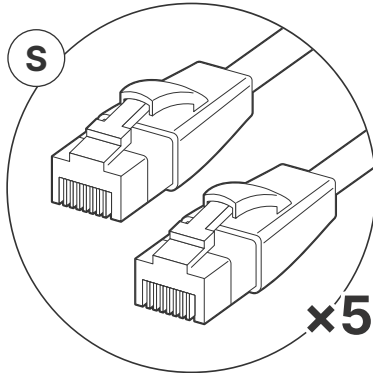

C 8 Port PoE Network Switch

C-PS 8 Port PoE Network Switch Power Supply

K PS-610 4K60 Seamless Presentation Switcher with Dante

K-RX PS-610 Rx

What's included

K-PS PS-610 Power Supply

L USB-C Power Injector

L-PS USB-C Power Injector Power Supply

HDMI ↔ HDMI 3M

CAT ↔ CAT 10M

USB-C ↔ HDMI 3M

USB-C ↔ USB-C 3M

USB-A ↔ USB-B 3M

Mini Phoenix RS-232 15M

Mini Phoenix ↔ 3.5mm female 7.6M