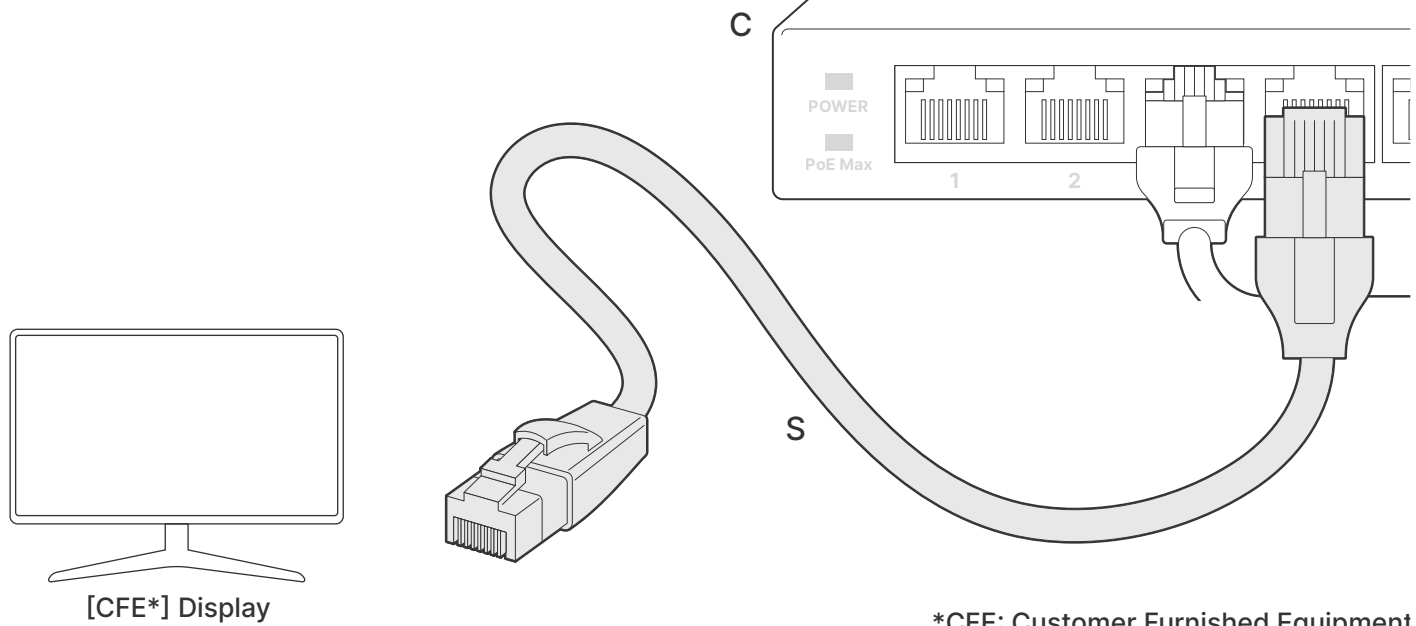

Display Control Option 1

*CFE: Customer Furnished Equipment