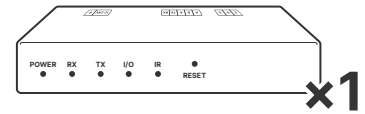

C 8 Port PoE Network Switch

C-PS 8 Port PoE Network Switch Power Supply

K PS-610 4K60 Seamless Presentation Switcher with Dante

K-RX PS-610 Rx

What's included

K-PS PS-610 Power Supply

L USB-C Power Injector