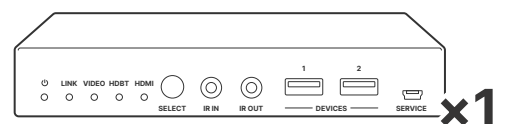

C 8 Port PoE Network Switch

C-PS 8 Port PoE Network Switch Power Supply

K PS-610 4K60 Seamless Presentation Switcher with Dante

K-RX PS-610 Rx

What's included

K-PS PS-610 Power Supply

L USB-C Power Injector

L-PS USB-C Power Injector Power Supply

HDMI ↔ HDMI 3M

CAT ↔ CAT 10M

USB-C ↔ HDMI 3M

USB-C ↔ USB-C 3M

USB-A ↔ USB-B 3M

Mini Phoenix RS-232 15M

Mini Phoenix ↔ 3.5mm female 7.6M