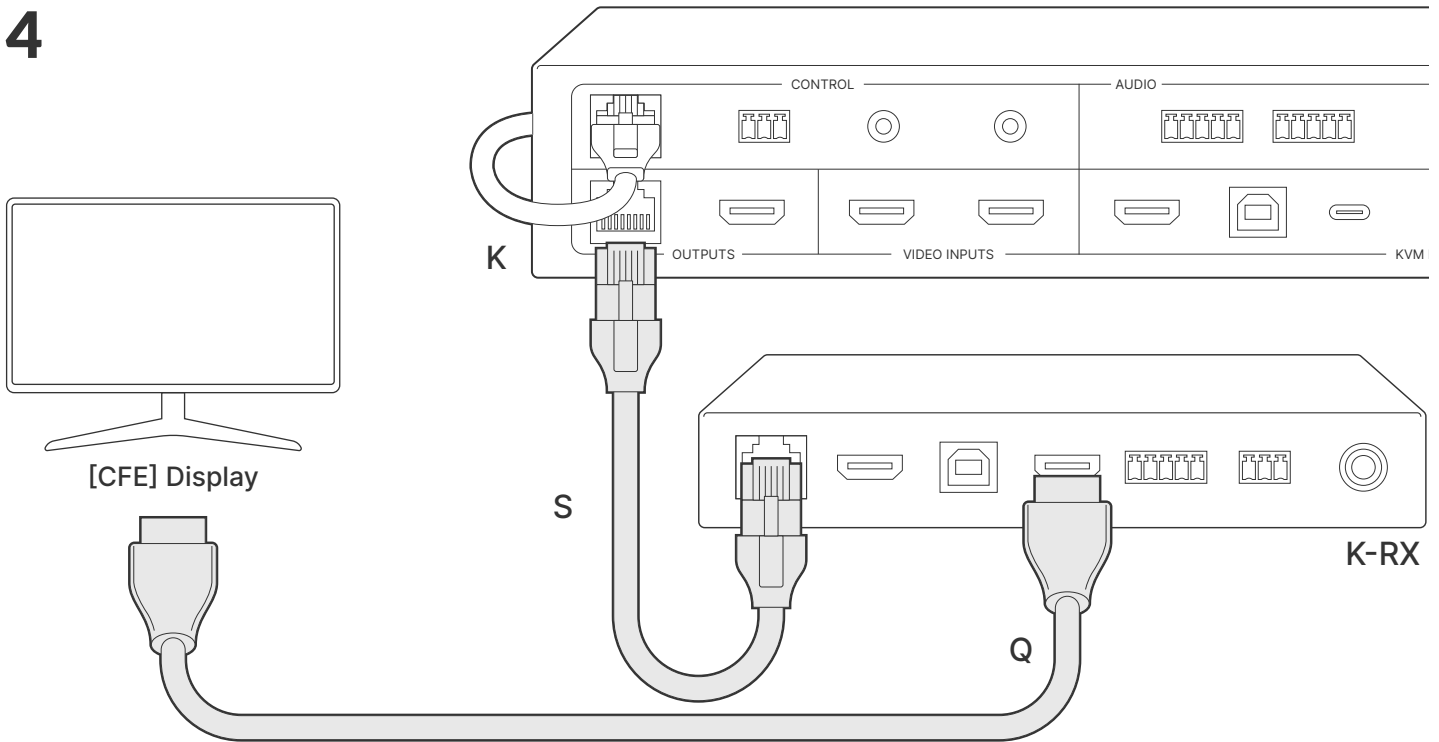

C 8 Port PoE Network Switch

C-PS 8 Port PoE Network Switch Power Supply

K PS-610 4K60 Seamless Presentation Switcher with Dante

K-RX PS-610 Rx

What's included

K-PS PS-610 Power Supply

L USB-C Power Injector

L-PS USB-C Power Injector Power Supply

HDMI ↔ HDMI 3M

CAT ↔ CAT 10M

USB-C ↔ HDMI 3M

USB-C ↔ USB-C 3M

USB-A ↔ USB-B 3M

Mini Phoenix RS-232 15M

Mini Phoenix ↔ 3.5mm female 7.6M

3.5mm ↔ IR Blaster 10M

1

2

Display Control Option 1

*CFE: Customer Furnished Equipment

OR

Display Control Option 2

OR

Display Control Option 3

3

4

6

7

➔ **NEXT STEP**

Aspen Operation Guide

Scan here to access the guide.