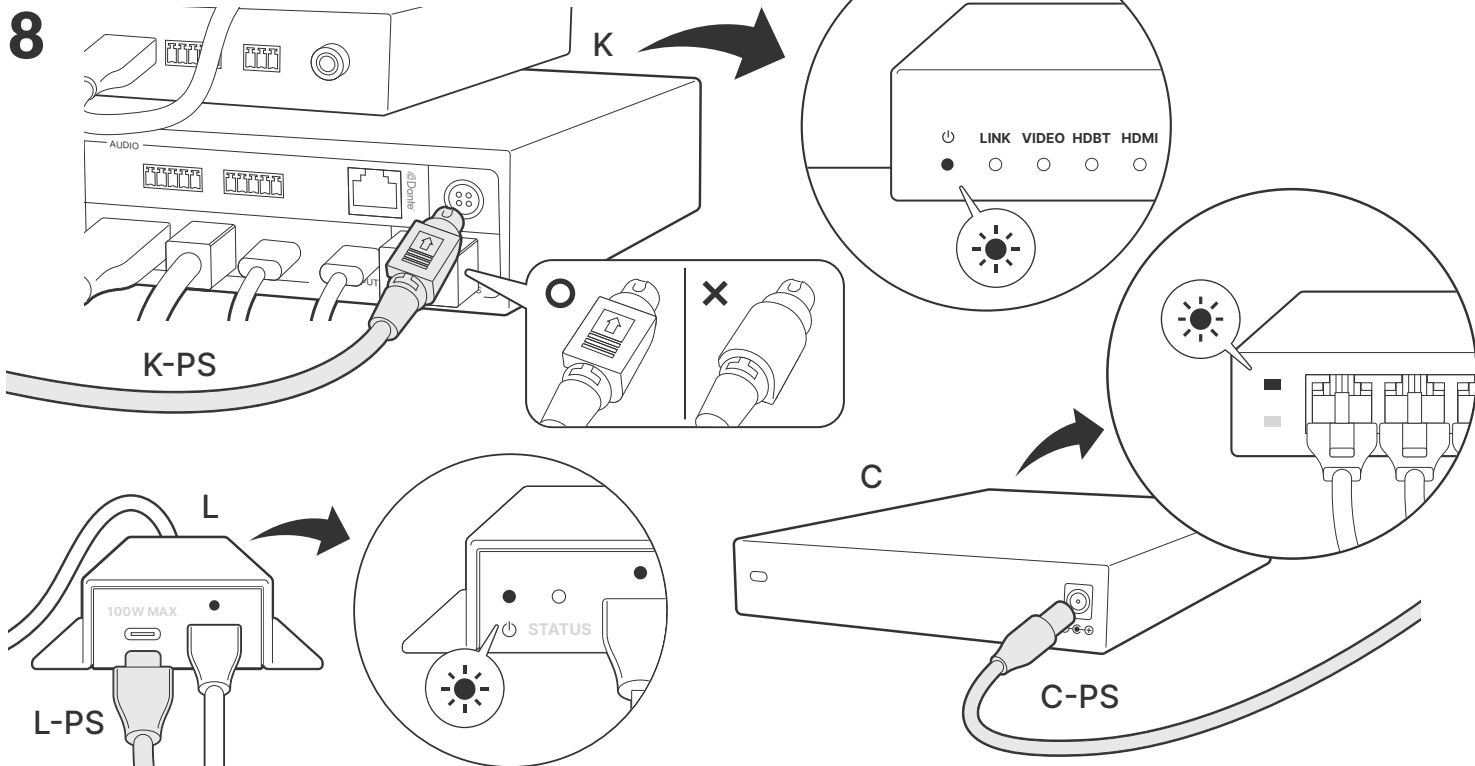

C 8 Port PoE Network Switch

C-PS 8 Port PoE Network Switch Power Supply

K PS-610 4K60 Seamless Presentation Switcher with Dante

K-RX PS-610 Rx

What's included

K-PS PS-610 Power Supply

L USB-C Power Injector

L-PS USB-C Power Injector Power Supply

HDMI ↔ HDMI 3M

CAT ↔ CAT 10M

USB-C ↔ HDMI 3M

USB-C ↔ USB-C 3M

USB-A ↔ USB-B 3M

Mini Phoenix RS-232 15M

Mini Phoenix ↔ 3.5mm female 7.6M

Display Control Option 3

3

4

6

7

➔ **NEXT STEP**

Aspen Operation Guide

Scan here to access the guide.