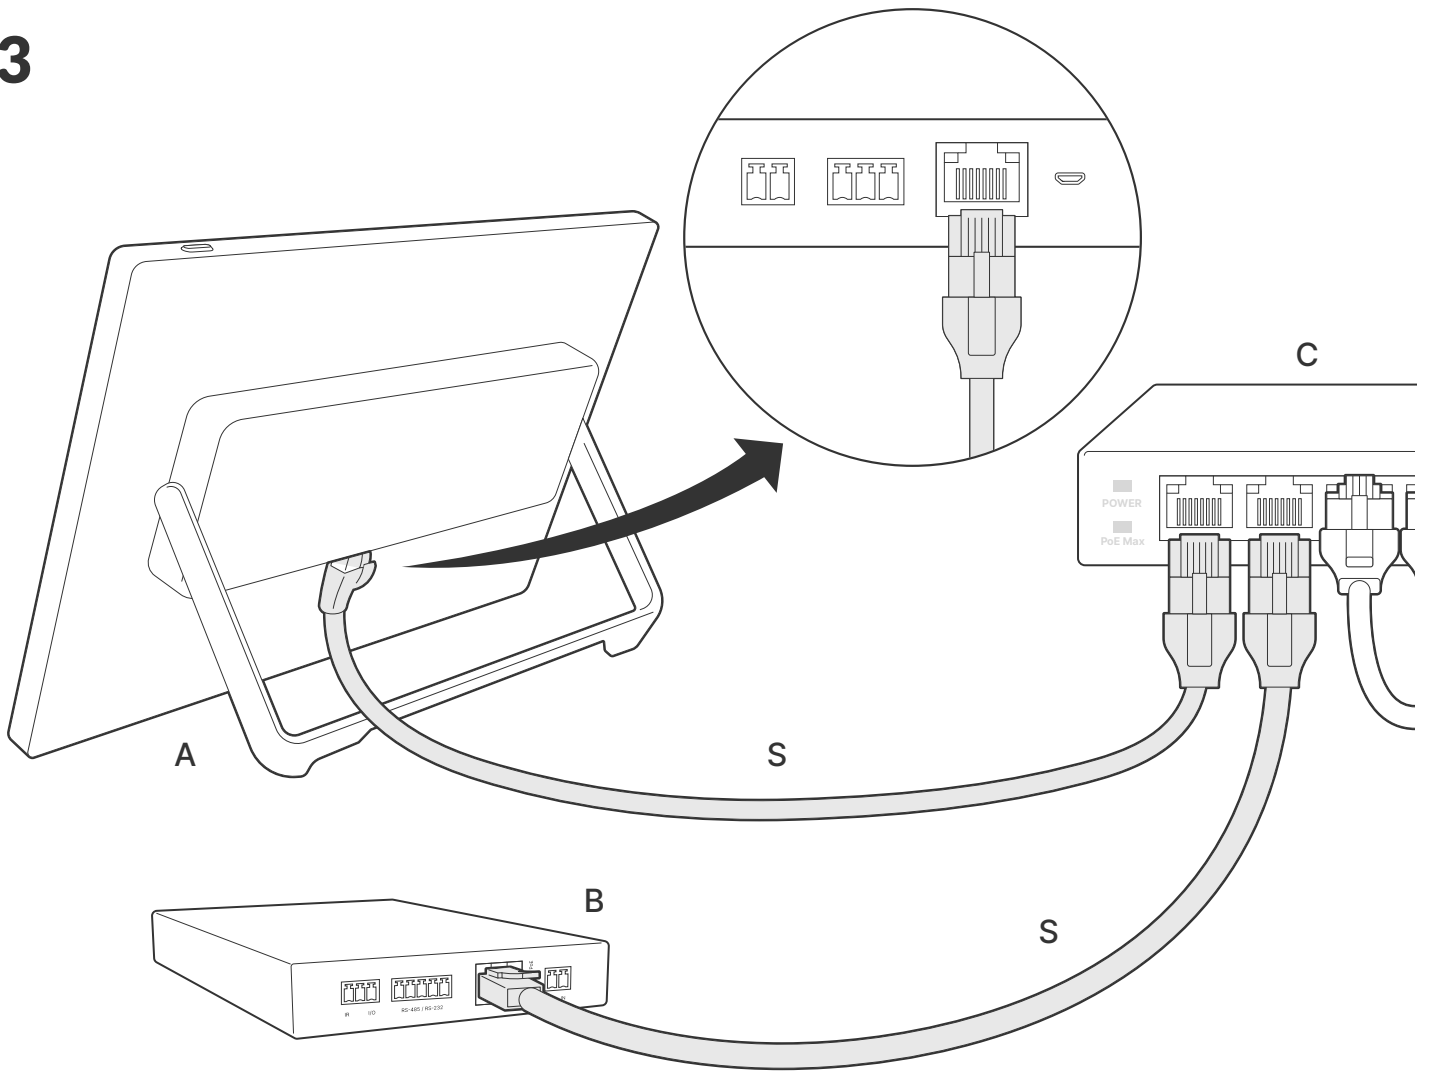

C 8 Port PoE Network Switch

C-PS 8 Port PoE Network Switch Power Supply

K PS-610 4K60 Seamless Presentation Switcher with Dante

K-RX PS-610 Rx

What's included

K-PS PS-610 Power Supply

L USB-C Power Injector

L-PS USB-C Power Injector Power Supply

HDMI ↔ HDMI 3M

CAT ↔ CAT 10M

USB-C ↔ HDMI 3M

USB-C ↔ USB-C 3M

USB-A ↔ USB-B 3M

Mini Phoenix RS-232 15M

Mini Phoenix ↔ 3.5mm female 7.6M

3.5mm ↔ IR Blaster 10M

1

2

Display Control Option 1

*CFE: Customer Furnished Equipment

OR

Display Control Option 2

OR

Display Control Option 3

3

4

6

7

➔ **NEXT STEP**

Aspen Operation Guide

Scan here to access the guide.