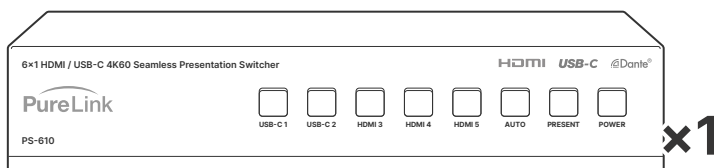

C 8 Port PoE Network Switch

C-PS 8 Port PoE Network Switch Power Supply

K PS-610 4K60 Seamless Presentation Switcher with Dante

K-RX PS-610 Rx

What's included

K-PS PS-610 Power Supply

L USB-C Power Injector