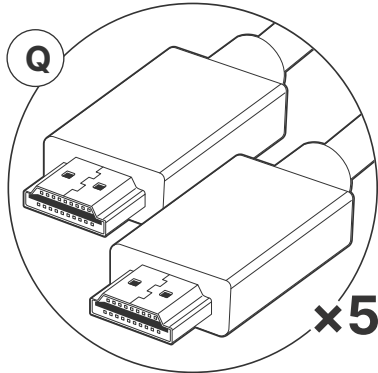

C 8 Port PoE Network Switch

C-PS 8 Port PoE Network Switch Power Supply

K PS-610 4K60 Seamless Presentation Switcher with Dante

K-RX PS-610 Rx

What's included

K-PS PS-610 Power Supply

L USB-C Power Injector

L-PS USB-C Power Injector Power Supply

HDMI ↔ HDMI 3M

CAT ↔ CAT 10M

USB-C ↔ HDMI 3M

USB-C ↔ USB-C 3M

USB-A ↔ USB-B 3M

Mini Phoenix RS-232 15M

Mini Phoenix ↔ 3.5mm female 7.6M