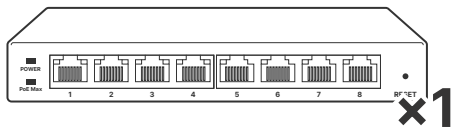

C 8 Port PoE Network Switch

C-PS 8 Port PoE Network Switch Power Supply

K PS-610 4K60 Seamless Presentation Switcher with Dante

K-RX PS-610 Rx

What's included

K-PS PS-610 Power Supply

L USB-C Power Injector