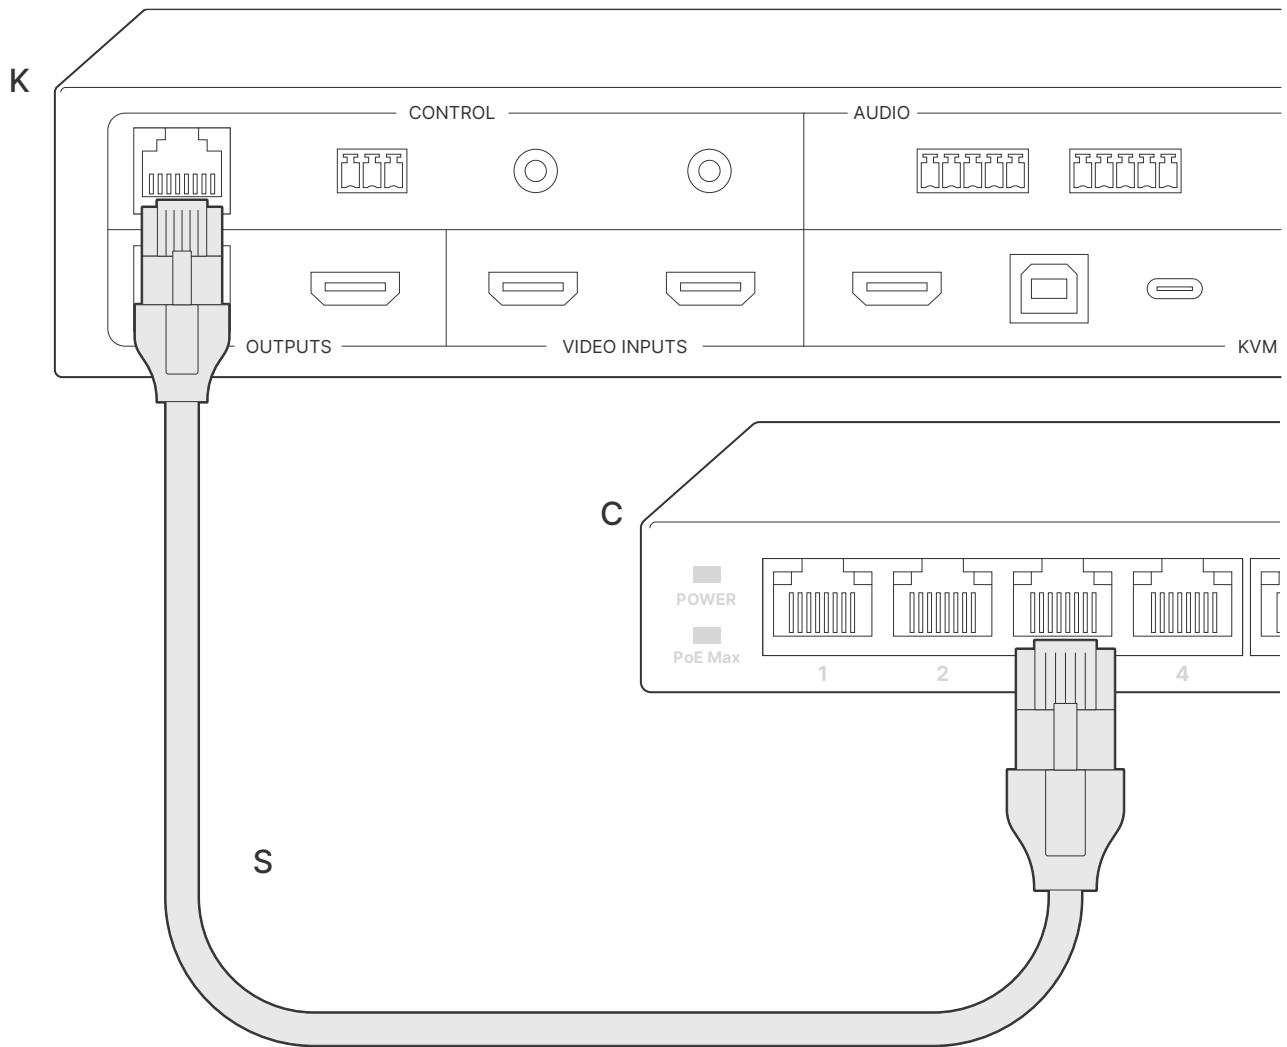

1

2

Display Control Option 1

*CFE: Customer Furnished Equipment