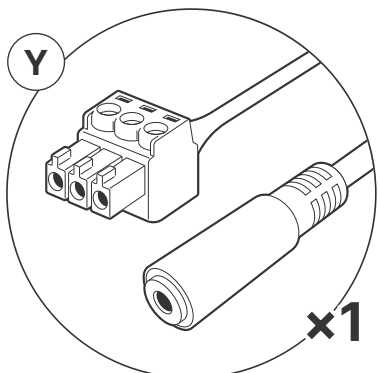

C 8 Port PoE Network Switch

C-PS 8 Port PoE Network Switch Power Supply

K PS-610 4K60 Seamless Presentation Switcher with Dante

K-RX PS-610 Rx

What's included

K-PS PS-610 Power Supply

L USB-C Power Injector

L-PS USB-C Power Injector Power Supply

HDMI ↔ HDMI 3M

CAT ↔ CAT 10M

USB-C ↔ HDMI 3M

USB-C ↔ USB-C 3M

USB-A ↔ USB-B 3M

Mini Phoenix RS-232 15M

Mini Phoenix ↔ 3.5mm female 7.6M