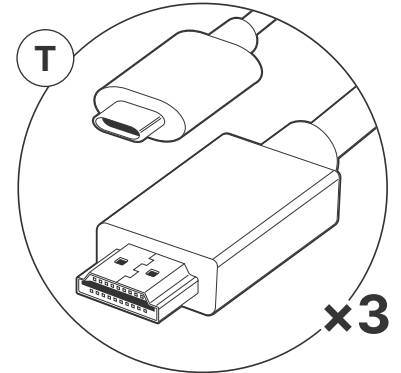

C 8 Port PoE Network Switch

C-PS 8 Port PoE Network Switch Power Supply

K PS-610 4K60 Seamless Presentation Switcher with Dante

K-RX PS-610 Rx

What's included

K-PS PS-610 Power Supply

L USB-C Power Injector

L-PS USB-C Power Injector Power Supply

HDMI ↔ HDMI 3M

CAT ↔ CAT 10M

USB-C ↔ HDMI 3M

USB-C ↔ USB-C 3M

USB-A ↔ USB-B 3M

Mini Phoenix RS-232 15M

Mini Phoenix ↔ 3.5mm female 7.6M