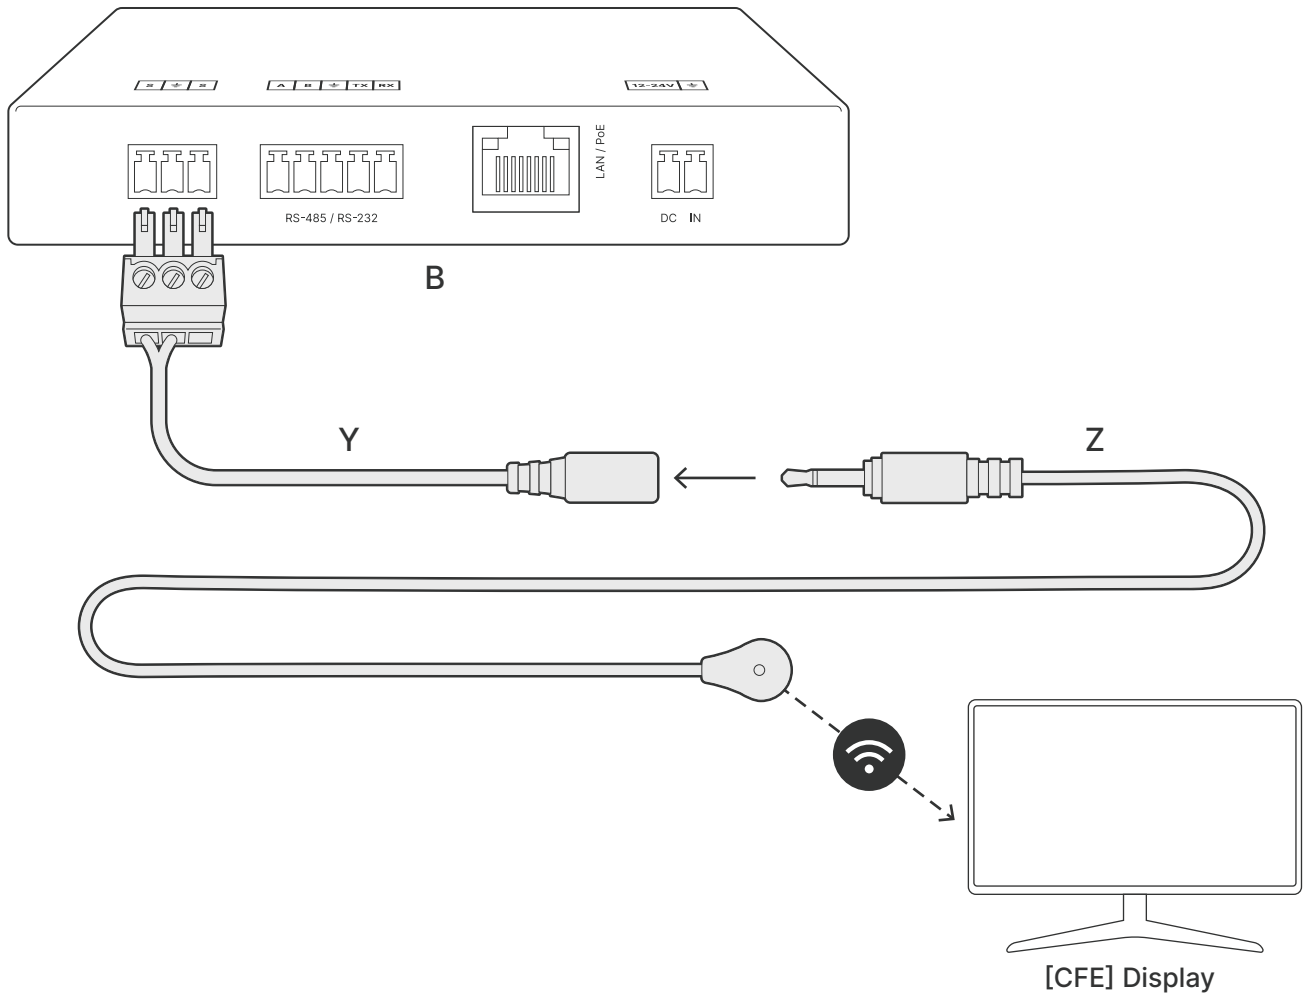

L USB-C Power Injector

L-PS USB-C Power Injector
Power Supply

M DIO-AMP150 Dante ISO Amplifier with DSP

M-PS DIO-AMP150 Power Supply

What's included

HDMI ↔ HDMI 3M

CAT ↔ CAT 10M

USB-C ↔ HDMI 3M

USB-C ↔ USB-C 3M

USB-A ↔ USB-B 3M

Mini Phoenix RS-232 15M

Mini Phoenix ↔ 3.5mm female 7.6M

3.5mm ↔ IR Blaster 10M

1

2

*CFE: Customer Furnished Equipment

OR

Display Control Option 2

OR

Display Control Option 3

5

6

8

9