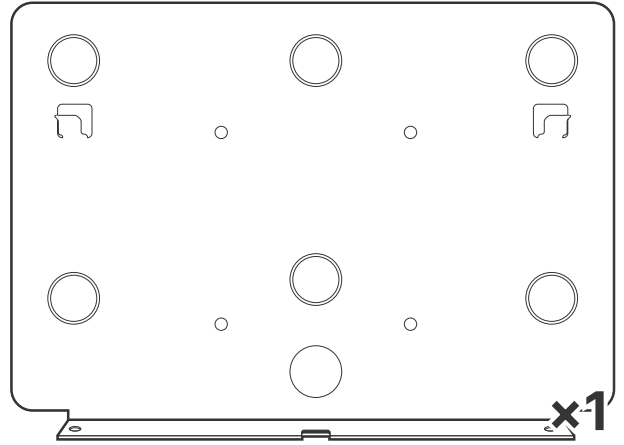

G-W RoomView-110W
Wallmount