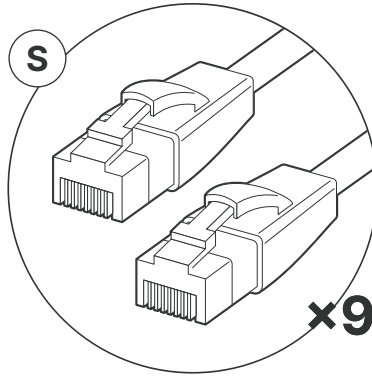

L USB-C Power Injector

L-PS USB-C Power Injector
Power Supply

M DIO-AMP150 Dante ISO Amplifier with DSP

M-PS DIO-AMP150 Power Supply

What's included

HDMI ↔ HDMI 3M

CAT ↔ CAT 10M

USB-C ↔ HDMI 3M

USB-C ↔ USB-C 3M

USB-A ↔ USB-B 3M

Mini Phoenix RS-232 15M

Mini Phoenix ↔ 3.5mm female 7.6M

3.5mm ↔ IR Blaster 10M

1

2

*CFE: Customer Furnished Equipment