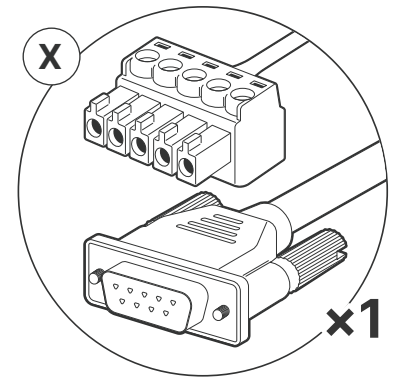

L USB-C Power Injector

L-PS USB-C Power Injector
Power Supply

M DIO-AMP150 Dante ISO Amplifier with DSP

M-PS DIO-AMP150 Power Supply

What's included

HDMI ↔ HDMI 3M

CAT ↔ CAT 10M

USB-C ↔ HDMI 3M

USB-C ↔ USB-C 3M

USB-A ↔ USB-B 3M

Mini Phoenix RS-232 15M

Mini Phoenix ↔ 3.5mm female 7.6M

3.5mm ↔ IR Blaster 10M

1

2

*CFE: Customer Furnished Equipment