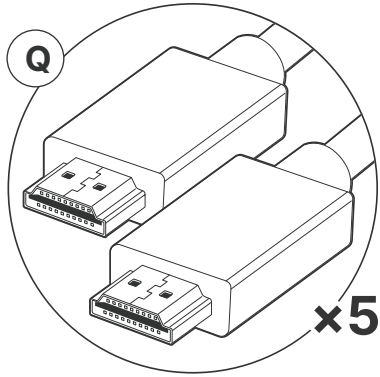

L USB-C Power Injector

L-PS USB-C Power Injector
Power Supply

M DIO-AMP150 Dante ISO Amplifier with DSP

M-PS DIO-AMP150 Power Supply

What's included

HDMI ↔ HDMI 3M

CAT ↔ CAT 10M

USB-C ↔ HDMI 3M

USB-C ↔ USB-C 3M

USB-A ↔ USB-B 3M

Mini Phoenix RS-232 15M

Mini Phoenix ↔ 3.5mm female 7.6M

3.5mm ↔ IR Blaster 10M

1

2

*CFE: Customer Furnished Equipment