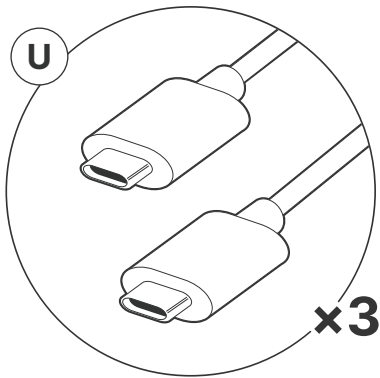

L USB-C Power Injector

L-PS USB-C Power Injector
Power Supply

M DIO-AMP150 Dante ISO Amplifier with DSP

M-PS DIO-AMP150 Power Supply

What's included

HDMI ↔ HDMI 3M

CAT ↔ CAT 10M

USB-C ↔ HDMI 3M

USB-C ↔ USB-C 3M

USB-A ↔ USB-B 3M

Mini Phoenix RS-232 15M

Mini Phoenix ↔ 3.5mm female 7.6M

3.5mm ↔ IR Blaster 10M

1

2

*CFE: Customer Furnished Equipment