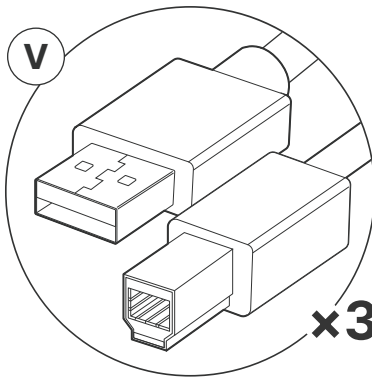

USB-A ↔ USB-B 3M