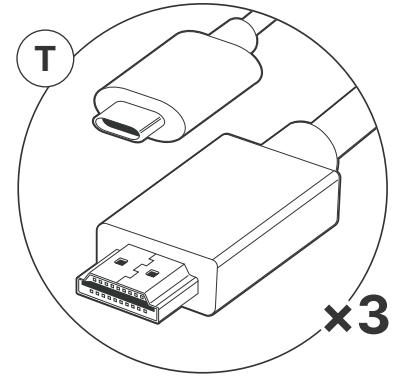

L USB-C Power Injector

L-PS USB-C Power Injector
Power Supply

M DIO-AMP150 Dante ISO Amplifier with DSP

M-PS DIO-AMP150 Power Supply

What's included

HDMI ↔ HDMI 3M

CAT ↔ CAT 10M

USB-C ↔ HDMI 3M

USB-C ↔ USB-C 3M

USB-A ↔ USB-B 3M

Mini Phoenix RS-232 15M

Mini Phoenix ↔ 3.5mm female 7.6M

3.5mm ↔ IR Blaster 10M

1

2

*CFE: Customer Furnished Equipment