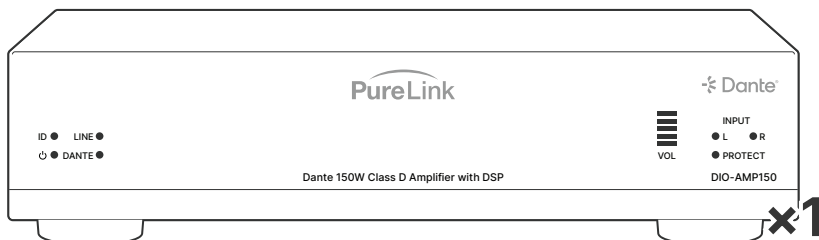

D 16 Port PoE Network Switch

D-PS 16 Port PoE Network Switch Power Supply

F VIP-CAM-30-20x Pro PTZ Camera with HDMI, USB 2.0, and LAN Output

F-PS VIP-CAM-30-20x (Powered PoE) Power Supply (Optional)

What's included

G RoomView-110W
Room Scheduling Panel with Dash

G-W RoomView-110W
Wallmount

G-PS RoomView-110W
Power Supply (When using WiFi)

K PS-610 4K60 Seamless Presentation Switcher with Dante

K-RX PS-610 Rx

K-PS PS-610 Power Supply

L USB-C Power Injector

L-PS USB-C Power Injector
Power Supply

M DIO-AMP150 Dante ISO Amplifier with DSP

M-PS DIO-AMP150 Power Supply

What's included

HDMI ↔ HDMI 3M

CAT ↔ CAT 10M

USB-C ↔ HDMI 3M