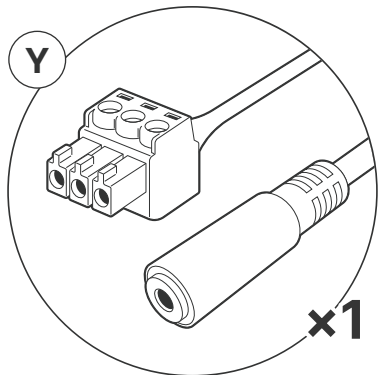

L USB-C Power Injector

L-PS USB-C Power Injector
Power Supply

M DIO-AMP150 Dante ISO Amplifier with DSP

M-PS DIO-AMP150 Power Supply

What's included

HDMI ↔ HDMI 3M

CAT ↔ CAT 10M

USB-C ↔ HDMI 3M

USB-C ↔ USB-C 3M

USB-A ↔ USB-B 3M

Mini Phoenix RS-232 15M

Mini Phoenix ↔ 3.5mm female 7.6M

3.5mm ↔ IR Blaster 10M

1

2

*CFE: Customer Furnished Equipment