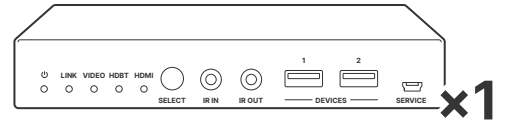

G RoomView-110W
Room Scheduling Panel with Dash

G-W RoomView-110W
Wallmount

G-PS RoomView-110W
Power Supply (When using WiFi)

K PS-610 4K60 Seamless Presentation Switcher with Dante

K-RX PS-610 Rx

K-PS PS-610 Power Supply