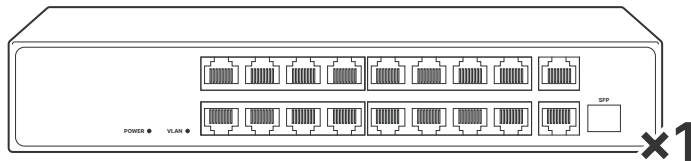

D 16 Port PoE Network Switch

D-PS 16 Port PoE Network Switch Power Supply

F VIP-CAM-30-20x Pro PTZ Camera with HDMI, USB 2.0, and LAN Output

F-PS VIP-CAM-30-20x (Powered PoE) Power Supply (Optional)

What's included