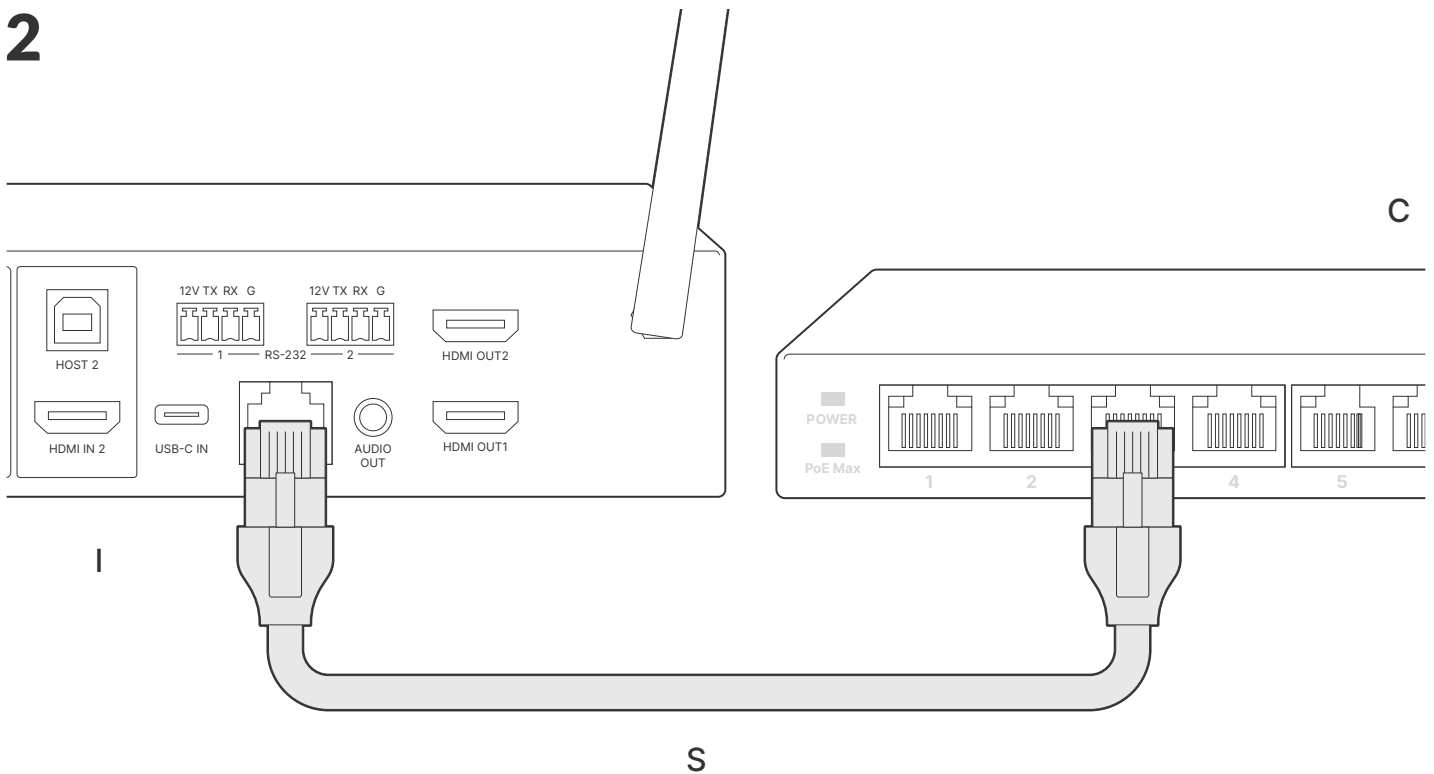

C 8 Port PoE Network Switch

C-PS 8 Port PoE Network Switch Power Supply

I COLLABORA 8 4K Eight Source 4K Multi-Viewer Collaboration Hub

I-PS COLLABORA 8 4K Power Supply

What's included

J COLLABORA 8 4K
USB-C dongles

L USB-C Power Injector

L-PS USB-C Power Injector
Power Supply

HDMI ↔ HDMI 3M

CAT ↔ CAT 10M

USB-C ↔ HDMI 3M

USB-C ↔ USB-C 3M

USB-A ↔ USB-B 3M

VGA ↔ VGA 1M

Mini Phoenix RS-232 15M

Mini Phoenix ↔ 3.5mm female 7.6M

3.5mm ↔ IR Blaster 10M

1

2

3

Display Control Option 1

OR