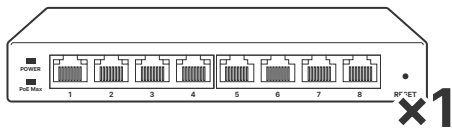

C 8 Port PoE Network Switch

C-PS 8 Port PoE Network Switch Power Supply

I COLLABORA 8 4K Eight Source 4K Multi-Viewer Collaboration Hub

I-PS COLLABORA 8 4K Power Supply

What's included

J COLLABORA 8 4K
USB-C dongles