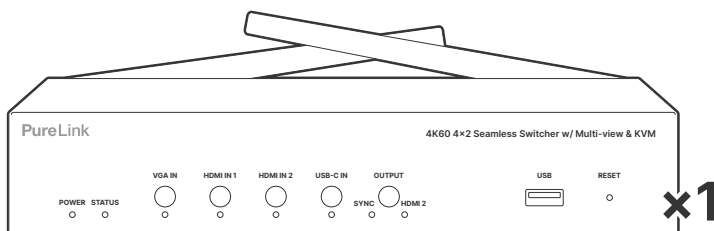

C 8 Port PoE Network Switch

C-PS 8 Port PoE Network Switch Power Supply

I COLLABORA 8 4K Eight Source 4K Multi-Viewer Collaboration Hub

I-PS COLLABORA 8 4K Power Supply

What's included

J COLLABORA 8 4K
USB-C dongles