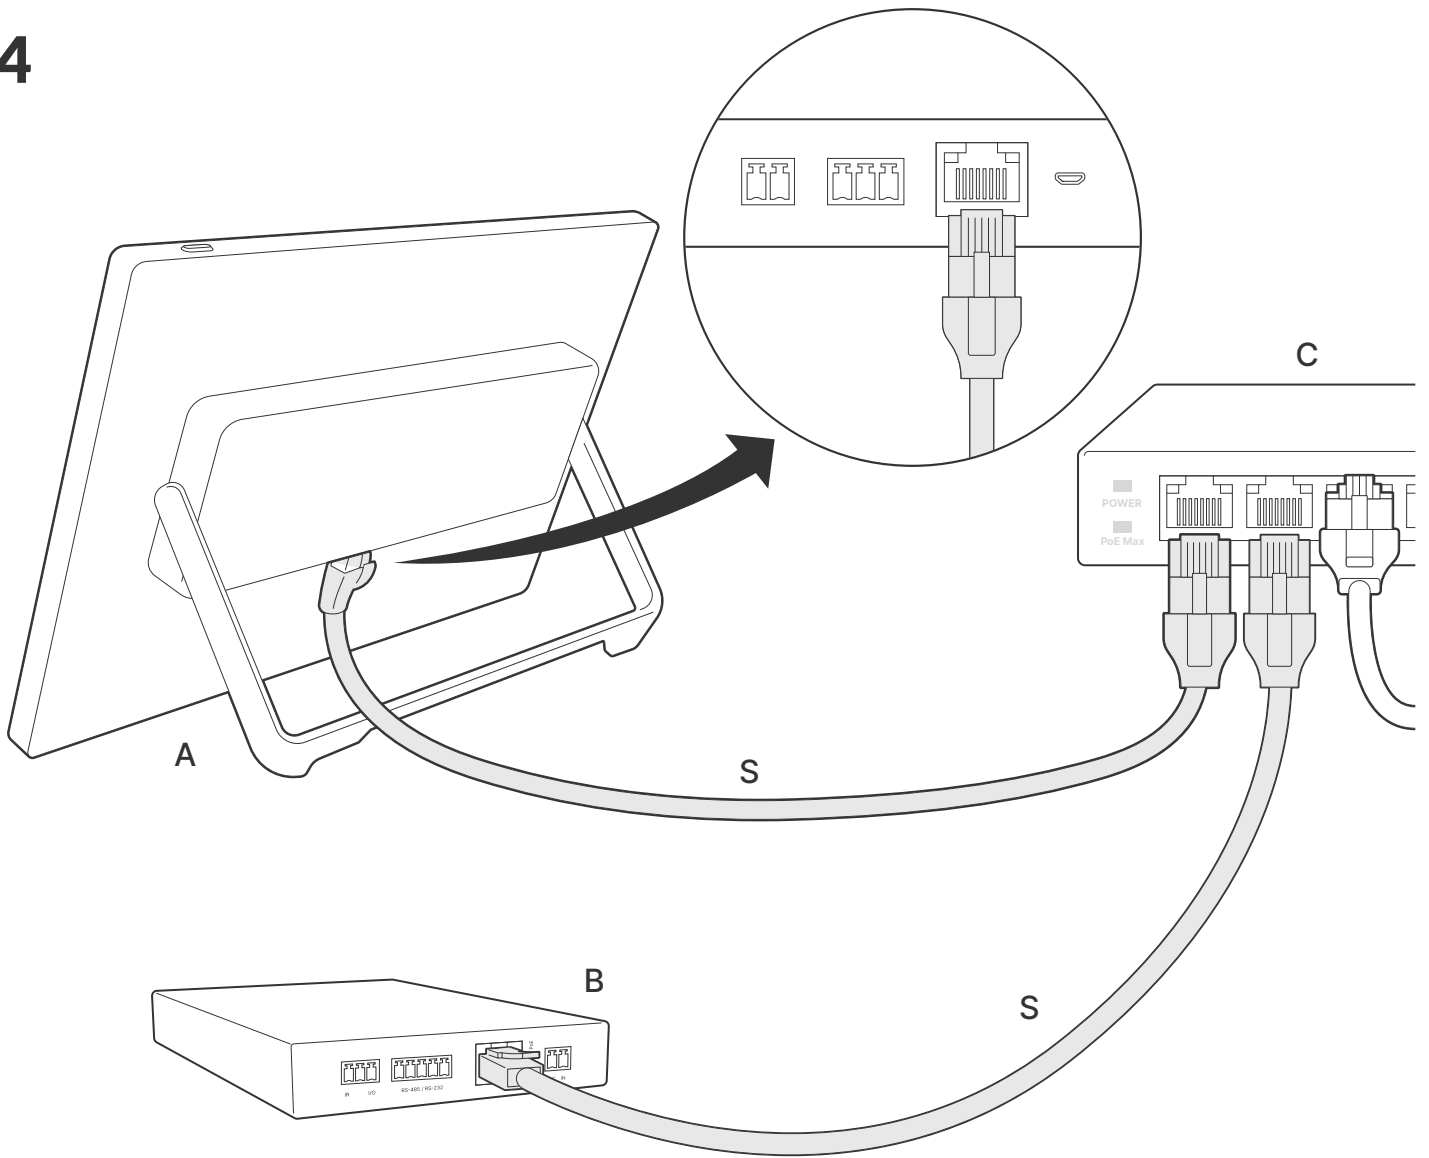

C 8 Port PoE Network Switch

C-PS 8 Port PoE Network Switch Power Supply

I COLLABORA 8 4K Eight Source 4K Multi-Viewer Collaboration Hub

I-PS COLLABORA 8 4K Power Supply

What's included

J COLLABORA 8 4K
USB-C dongles

L USB-C Power Injector

L-PS USB-C Power Injector
Power Supply

HDMI ↔ HDMI 3M

CAT ↔ CAT 10M

USB-C ↔ HDMI 3M

USB-C ↔ USB-C 3M

USB-A ↔ USB-B 3M

VGA ↔ VGA 1M

Display Control Option 2

OR

Display Control Option 3

*CFE: Customer Furnished Equipment

4

5

7

8