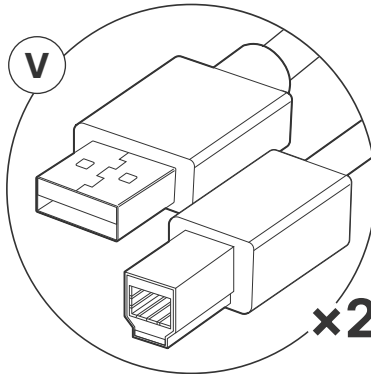

C 8 Port PoE Network Switch

C-PS 8 Port PoE Network Switch Power Supply

I COLLABORA 8 4K Eight Source 4K Multi-Viewer Collaboration Hub

I-PS COLLABORA 8 4K Power Supply

What's included

J COLLABORA 8 4K
USB-C dongles

L USB-C Power Injector

L-PS USB-C Power Injector
Power Supply

HDMI ↔ HDMI 3M

CAT ↔ CAT 10M

USB-C ↔ HDMI 3M

USB-C ↔ USB-C 3M

USB-A ↔ USB-B 3M

VGA ↔ VGA 1M

Mini Phoenix RS-232 15M

Mini Phoenix ↔ 3.5mm female 7.6M

3.5mm ↔ IR Blaster 10M

1

2

3

Display Control Option 1

OR