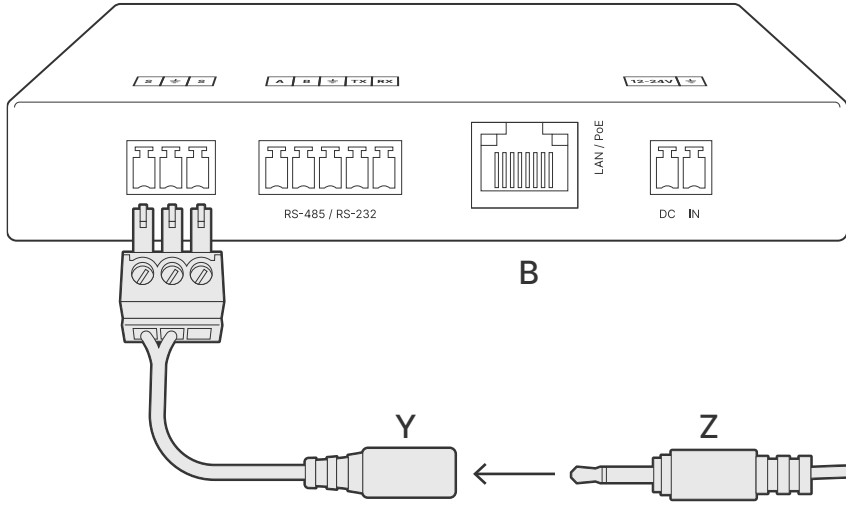

Display Control Option 3

*CFE: Customer Furnished Equipment