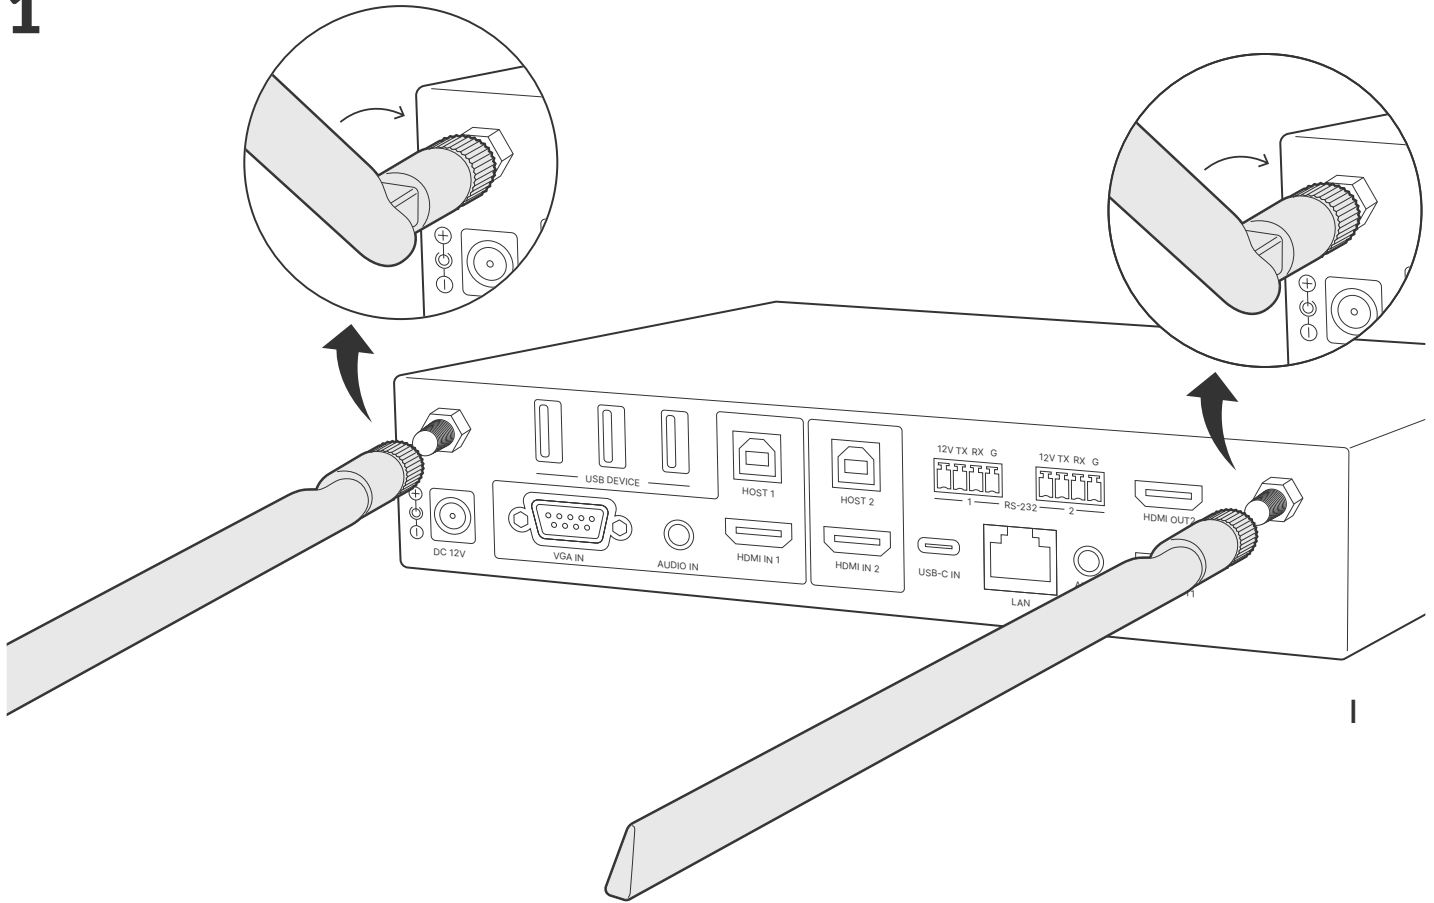

C 8 Port PoE Network Switch

C-PS 8 Port PoE Network Switch Power Supply

I COLLABORA 8 4K Eight Source 4K Multi-Viewer Collaboration Hub

I-PS COLLABORA 8 4K Power Supply

What's included

J COLLABORA 8 4K
USB-C dongles

L USB-C Power Injector

L-PS USB-C Power Injector
Power Supply

HDMI ↔ HDMI 3M

CAT ↔ CAT 10M

USB-C ↔ HDMI 3M

USB-C ↔ USB-C 3M

USB-A ↔ USB-B 3M

VGA ↔ VGA 1M

Mini Phoenix RS-232 15M

Mini Phoenix ↔ 3.5mm female 7.6M

3.5mm ↔ IR Blaster 10M

1

2

3

Display Control Option 1

OR