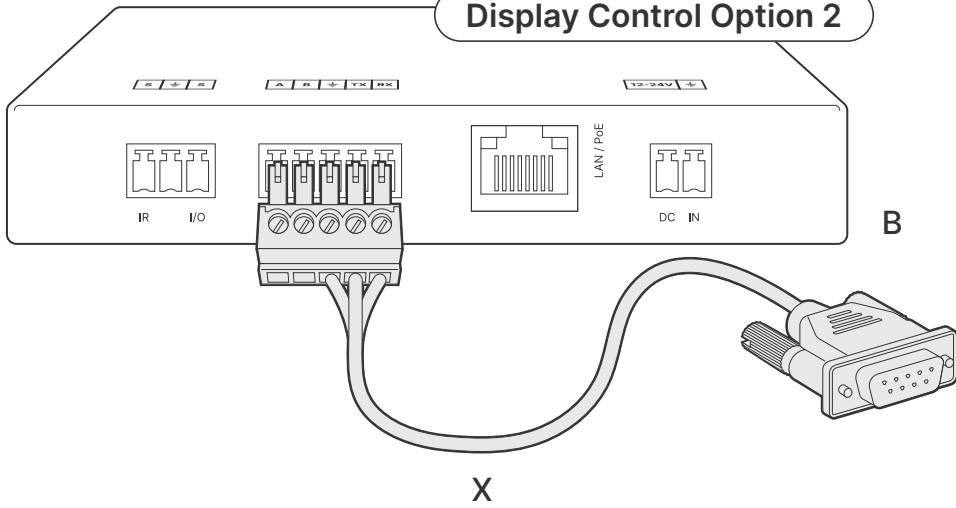

Display Control Option 2

OR