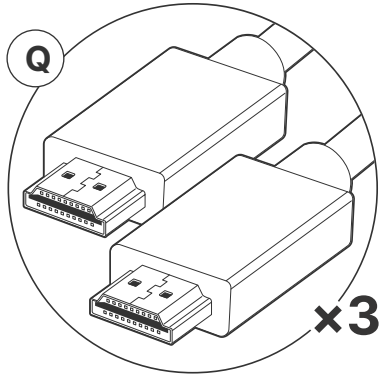

C 8 Port PoE Network Switch

C-PS 8 Port PoE Network Switch Power Supply

I COLLABORA 8 4K Eight Source 4K Multi-Viewer Collaboration Hub

I-PS COLLABORA 8 4K Power Supply

What's included

J COLLABORA 8 4K
USB-C dongles

L USB-C Power Injector

L-PS USB-C Power Injector
Power Supply

HDMI ↔ HDMI 3M

CAT ↔ CAT 10M

USB-C ↔ HDMI 3M

USB-C ↔ USB-C 3M

USB-A ↔ USB-B 3M

VGA ↔ VGA 1M

Mini Phoenix RS-232 15M

Mini Phoenix ↔ 3.5mm female 7.6M

3.5mm ↔ IR Blaster 10M

1

2

3

Display Control Option 1

OR