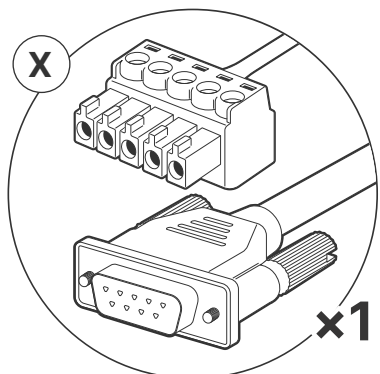

C 8 Port PoE Network Switch

C-PS 8 Port PoE Network Switch Power Supply

I COLLABORA 8 4K Eight Source 4K Multi-Viewer Collaboration Hub

I-PS COLLABORA 8 4K Power Supply

What's included

J COLLABORA 8 4K
USB-C dongles

L USB-C Power Injector

L-PS USB-C Power Injector
Power Supply

HDMI ↔ HDMI 3M

CAT ↔ CAT 10M

USB-C ↔ HDMI 3M

USB-C ↔ USB-C 3M

USB-A ↔ USB-B 3M

VGA ↔ VGA 1M