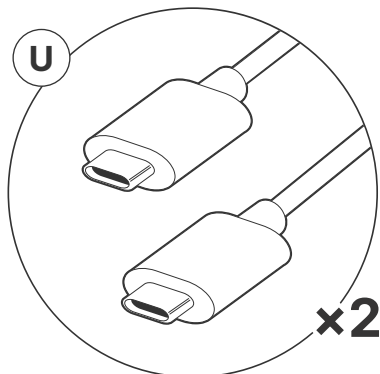

C 8 Port PoE Network Switch

C-PS 8 Port PoE Network Switch Power Supply

I COLLABORA 8 4K Eight Source 4K Multi-Viewer Collaboration Hub

I-PS COLLABORA 8 4K Power Supply

What's included

J COLLABORA 8 4K
USB-C dongles

L USB-C Power Injector

L-PS USB-C Power Injector
Power Supply

HDMI ↔ HDMI 3M

CAT ↔ CAT 10M

USB-C ↔ HDMI 3M

USB-C ↔ USB-C 3M

USB-A ↔ USB-B 3M

VGA ↔ VGA 1M