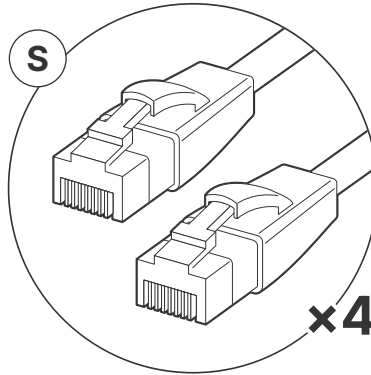

C 8 Port PoE Network Switch

C-PS 8 Port PoE Network Switch Power Supply

I COLLABORA 8 4K Eight Source 4K Multi-Viewer Collaboration Hub

I-PS COLLABORA 8 4K Power Supply

What's included

J COLLABORA 8 4K
USB-C dongles

L USB-C Power Injector

L-PS USB-C Power Injector
Power Supply

HDMI ↔ HDMI 3M

CAT ↔ CAT 10M

USB-C ↔ HDMI 3M

USB-C ↔ USB-C 3M

USB-A ↔ USB-B 3M

VGA ↔ VGA 1M