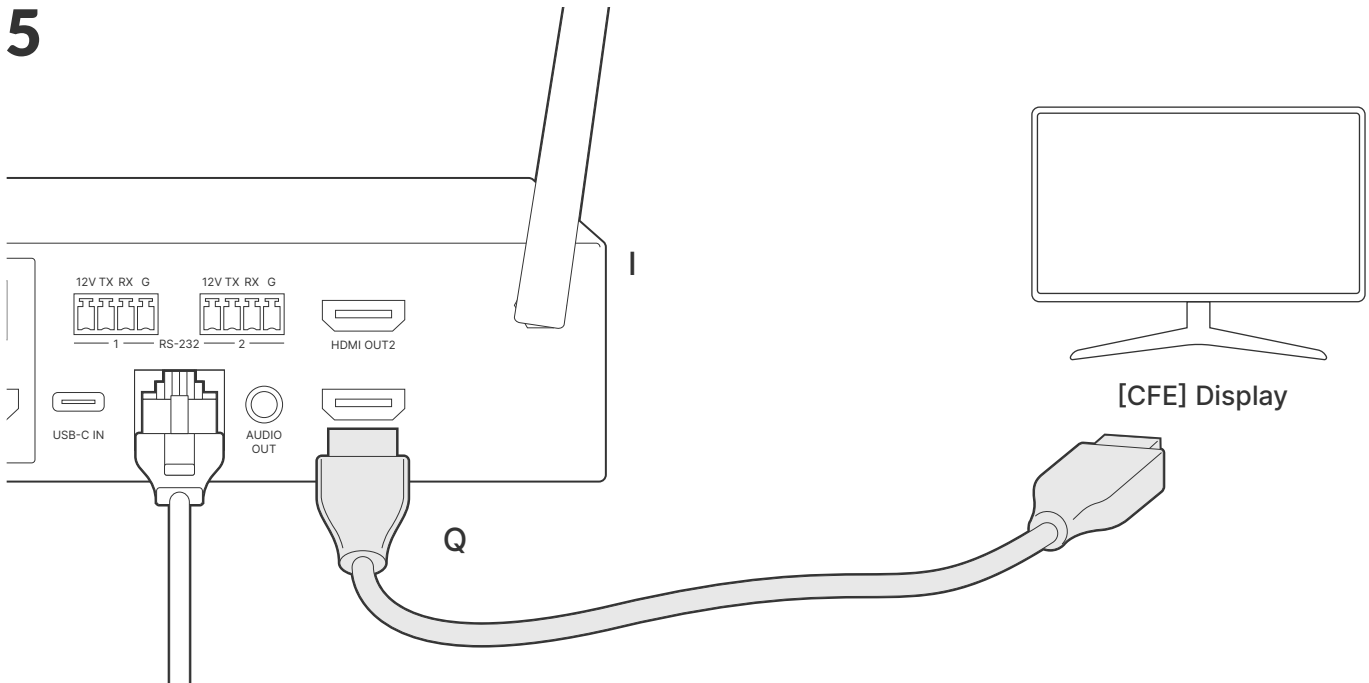

C 8 Port PoE Network Switch

C-PS 8 Port PoE Network Switch Power Supply

I COLLABORA 8 4K Eight Source 4K Multi-Viewer Collaboration Hub

I-PS COLLABORA 8 4K Power Supply

What's included

J COLLABORA 8 4K
USB-C dongles

L USB-C Power Injector

L-PS USB-C Power Injector
Power Supply

HDMI ↔ HDMI 3M

CAT ↔ CAT 10M

USB-C ↔ HDMI 3M

USB-C ↔ USB-C 3M

USB-A ↔ USB-B 3M

VGA ↔ VGA 1M

Display Control Option 2

OR

Display Control Option 3

*CFE: Customer Furnished Equipment

4

5

7

8