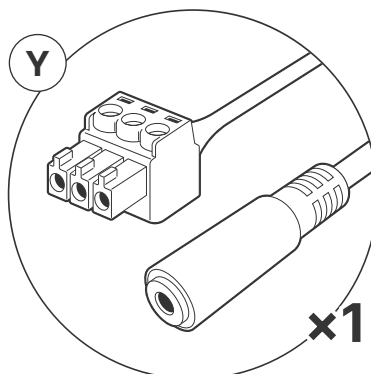

C 8 Port PoE Network Switch

C-PS 8 Port PoE Network Switch Power Supply

I COLLABORA 8 4K Eight Source 4K Multi-Viewer Collaboration Hub

I-PS COLLABORA 8 4K Power Supply

What's included

J COLLABORA 8 4K
USB-C dongles

L USB-C Power Injector

L-PS USB-C Power Injector
Power Supply

HDMI ↔ HDMI 3M

CAT ↔ CAT 10M

USB-C ↔ HDMI 3M

USB-C ↔ USB-C 3M

USB-A ↔ USB-B 3M

VGA ↔ VGA 1M

Mini Phoenix RS-232 15M

Mini Phoenix ↔ 3.5mm female 7.6M

3.5mm ↔ IR Blaster 10M

1

2

3

Display Control Option 1

OR