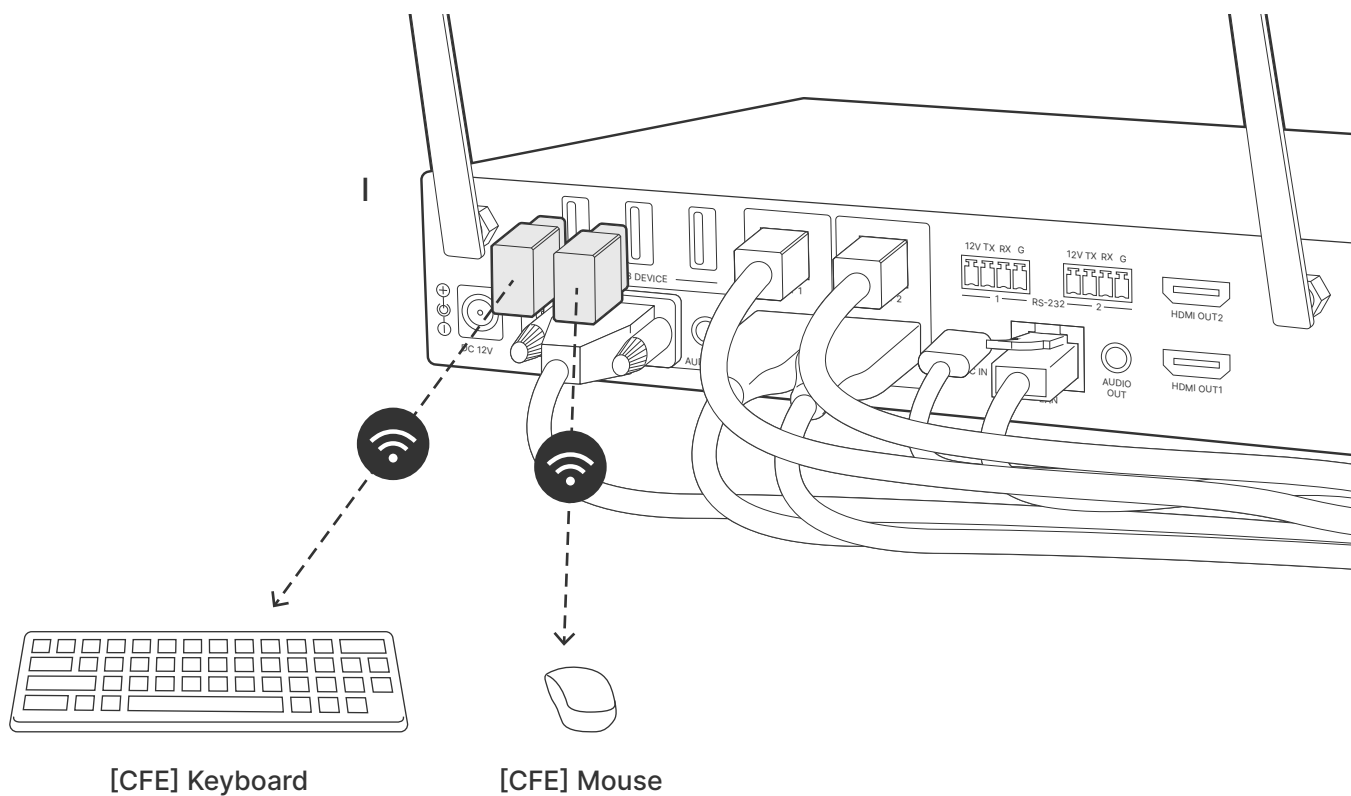

C 8 Port PoE Network Switch

C-PS 8 Port PoE Network Switch Power Supply

I COLLABORA 8 4K Eight Source 4K Multi-Viewer Collaboration Hub

I-PS COLLABORA 8 4K Power Supply

What's included

J COLLABORA 8 4K
USB-C dongles

L USB-C Power Injector

L-PS USB-C Power Injector
Power Supply

HDMI ↔ HDMI 3M

CAT ↔ CAT 10M

USB-C ↔ HDMI 3M

USB-C ↔ USB-C 3M

USB-A ↔ USB-B 3M

VGA ↔ VGA 1M

Display Control Option 2

OR

Display Control Option 3

*CFE: Customer Furnished Equipment

4

5

7

8