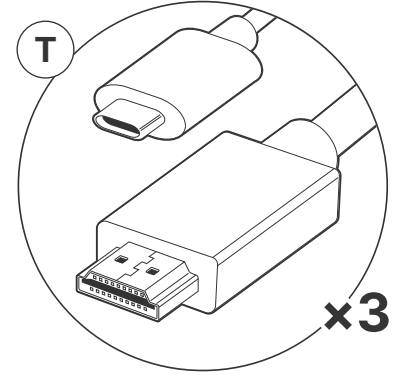

C 8 Port PoE Network Switch

C-PS 8 Port PoE Network Switch Power Supply

I COLLABORA 8 4K Eight Source 4K Multi-Viewer Collaboration Hub

I-PS COLLABORA 8 4K Power Supply

What's included

J COLLABORA 8 4K
USB-C dongles

L USB-C Power Injector

L-PS USB-C Power Injector
Power Supply

HDMI ↔ HDMI 3M

CAT ↔ CAT 10M

USB-C ↔ HDMI 3M

USB-C ↔ USB-C 3M

USB-A ↔ USB-B 3M

VGA ↔ VGA 1M

Mini Phoenix RS-232 15M

Mini Phoenix ↔ 3.5mm female 7.6M

3.5mm ↔ IR Blaster 10M

1

2

3

Display Control Option 1

OR