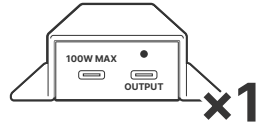

C 8 Port PoE Network Switch

C-PS 8 Port PoE Network Switch Power Supply

I COLLABORA 8 4K Eight Source 4K Multi-Viewer Collaboration Hub

I-PS COLLABORA 8 4K Power Supply

What's included

J COLLABORA 8 4K
USB-C dongles

L USB-C Power Injector

L-PS USB-C Power Injector
Power Supply

HDMI ↔ HDMI 3M

CAT ↔ CAT 10M

USB-C ↔ HDMI 3M

USB-C ↔ USB-C 3M

USB-A ↔ USB-B 3M

VGA ↔ VGA 1M