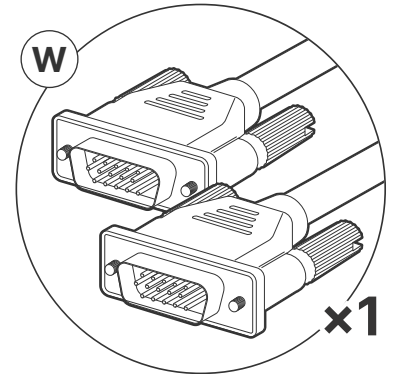

C 8 Port PoE Network Switch

C-PS 8 Port PoE Network Switch Power Supply

I COLLABORA 8 4K Eight Source 4K Multi-Viewer Collaboration Hub

I-PS COLLABORA 8 4K Power Supply

What's included

J COLLABORA 8 4K
USB-C dongles

L USB-C Power Injector

L-PS USB-C Power Injector
Power Supply

HDMI ↔ HDMI 3M

CAT ↔ CAT 10M

USB-C ↔ HDMI 3M

USB-C ↔ USB-C 3M

USB-A ↔ USB-B 3M

VGA ↔ VGA 1M

Mini Phoenix RS-232 15M

Mini Phoenix ↔ 3.5mm female 7.6M

3.5mm ↔ IR Blaster 10M

1

2

3

Display Control Option 1

OR