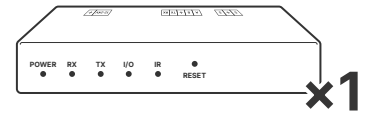

C 8 Port PoE Network Switch

C-PS 8 Port PoE Network Switch Power Supply

I COLLABORA 8 4K Eight Source 4K Multi-Viewer Collaboration Hub

I-PS COLLABORA 8 4K Power Supply

What's included

J COLLABORA 8 4K
USB-C dongles