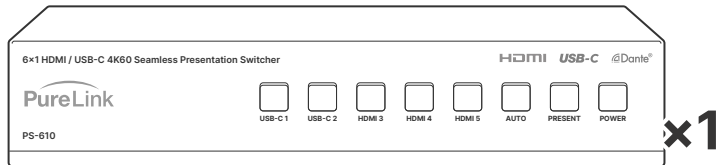

## What's included

**E-PS**

HUDDLE-CAM-500 (Powered PoE)  
Power Supply (Optional)

**K**

PS-610 4K60 Seamless Presentation Switcher with Dante

**K-RX**

PS-610 Rx

**K-PS**