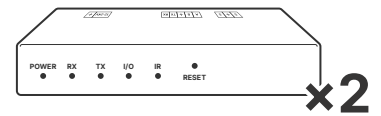

### What's included

**A** iCON-T10 Touch Screen Controller

**B** iCON-E1 Control Port Expander

**C** 8 Port PoE Network Switch

**C-PS** 8 Port PoE Network Switch Power Supply

**E** HUDDLE-CAM-500 4K Auto Tracking PTZ Camera / Soundbar / Microphone All In One with Smart Gallery