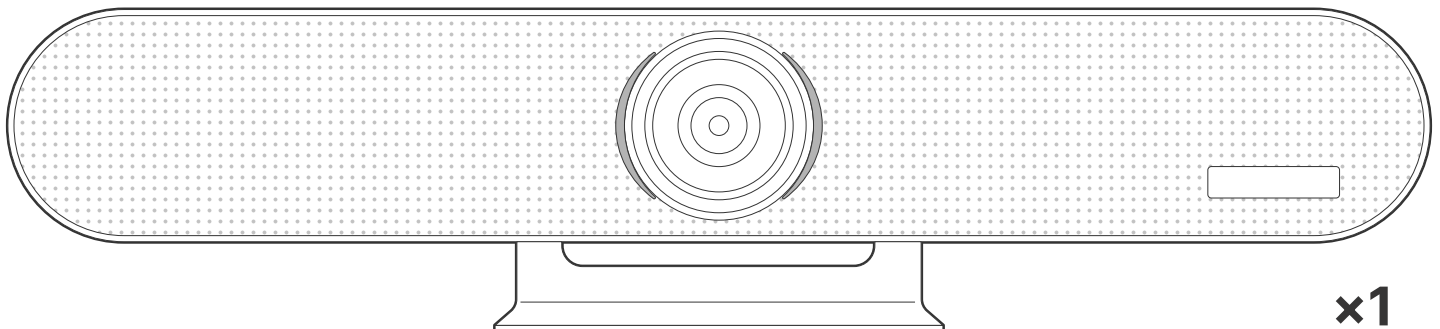

### What's included

**A** iCON-T10 Touch Screen Controller

**B** iCON-E1 Control Port Expander

**C** 8 Port PoE Network Switch

**C-PS** 8 Port PoE Network Switch Power Supply

**E** HUDDLE-CAM-500 4K Auto Tracking PTZ Camera / Soundbar / Microphone All In One with Smart Gallery