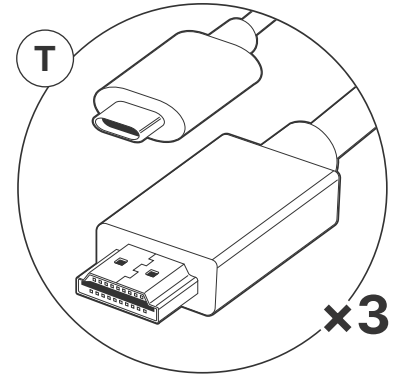

PS-610 Power Supply

**L**

USB-C Power Injector

**L-PS**

USB-C Power Injector  
Power Supply

## What's included

HDMI ↔ HDMI 3M

CAT ↔ CAT 10M

USB-C ↔ HDMI 3M

USB-C ↔ USB-C 3M

USB-A ↔ USB-B 3M

Mini Phoenix RS-232 15M

Mini Phoenix ↔ 3.5mm female 7.6M