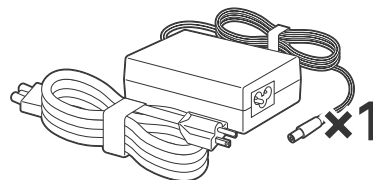

### What's included

**A** iCON-T10 Touch Screen Controller

**B** iCON-E1 Control Port Expander

**C** 8 Port PoE Network Switch

**C-PS** 8 Port PoE Network Switch Power Supply

**E** HUDDLE-CAM-500 4K Auto Tracking PTZ Camera / Soundbar / Microphone All In One with Smart Gallery

## What's included

**E-PS**

HUDDLE-CAM-500 (Powered PoE)  
Power Supply (Optional)

**K**

PS-610 4K60 Seamless Presentation Switcher with Dante

**K-RX**

PS-610 Rx

**K-PS**