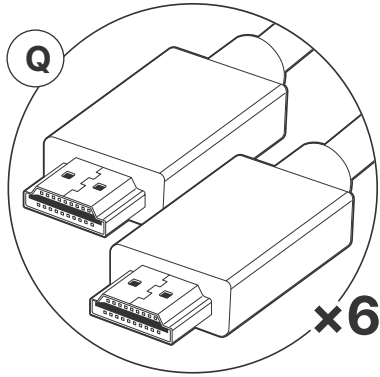

PS-610 Power Supply

**L**

USB-C Power Injector

**L-PS**

USB-C Power Injector  
Power Supply

## What's included

HDMI ↔ HDMI 3M

CAT ↔ CAT 10M

USB-C ↔ HDMI 3M

USB-C ↔ USB-C 3M

USB-A ↔ USB-B 3M

Mini Phoenix RS-232 15M

Mini Phoenix ↔ 3.5mm female 7.6M