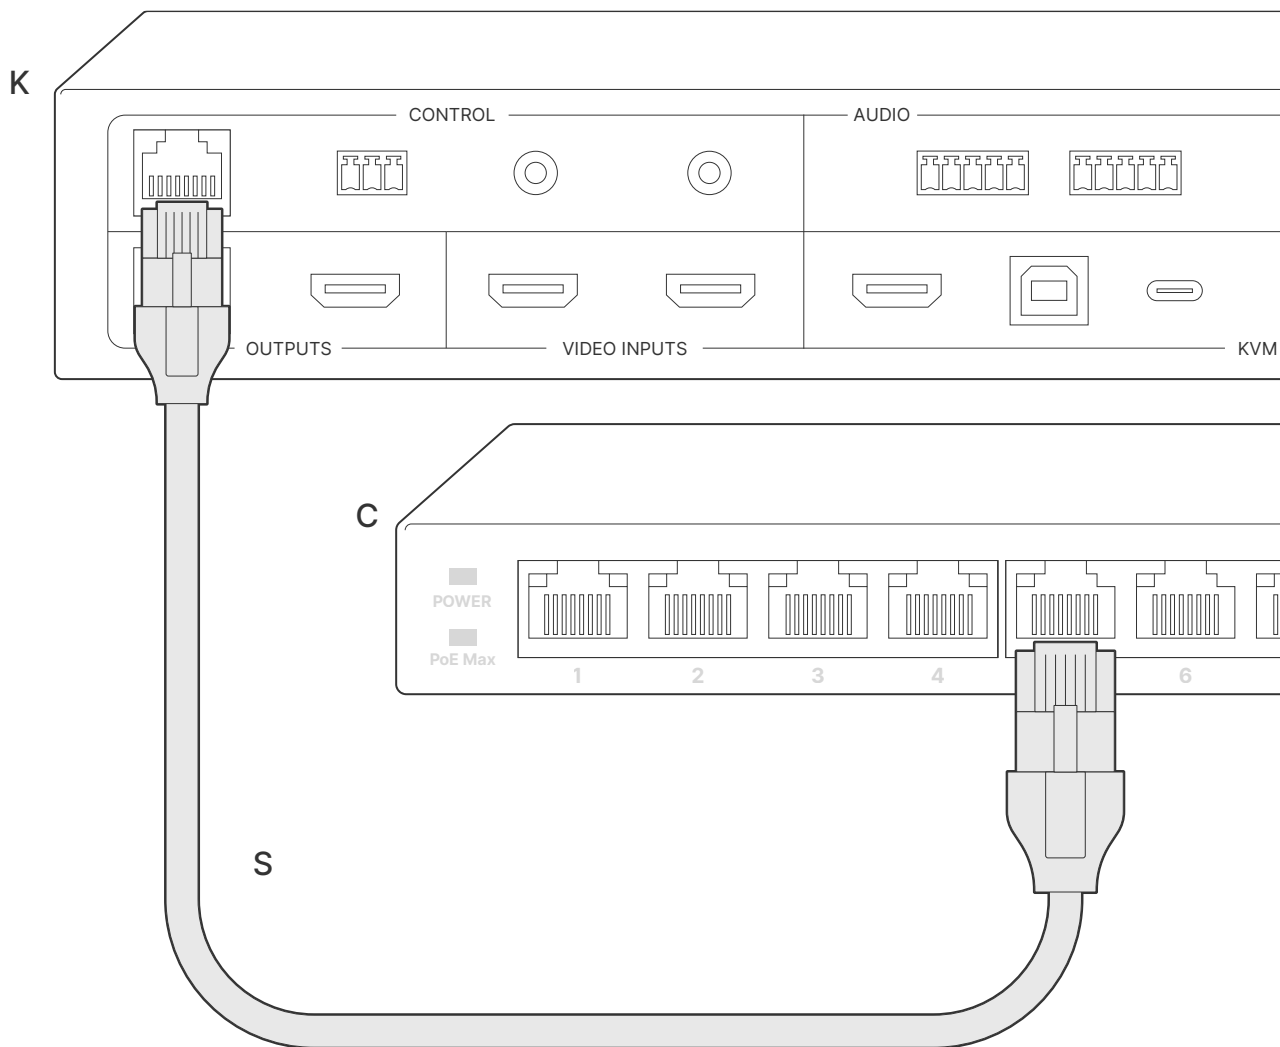

1

2

Display Control Option 1

*CFE: Customer Furnished Equipment