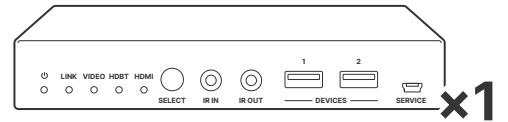

## What's included

**E-PS**

HUDDLE-CAM-500 (Powered PoE)  
Power Supply (Optional)

**K**

PS-610 4K60 Seamless Presentation Switcher with Dante

**K-RX**

PS-610 Rx

**K-PS**