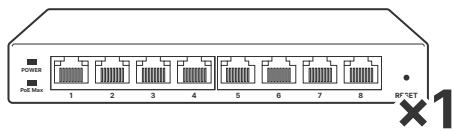

### What's included

**A** iCON-T10 Touch Screen Controller

**B** iCON-E1 Control Port Expander

**C** 8 Port PoE Network Switch

**C-PS** 8 Port PoE Network Switch Power Supply

**E** HUDDLE-CAM-500 4K Auto Tracking PTZ Camera / Soundbar / Microphone All In One with Smart Gallery