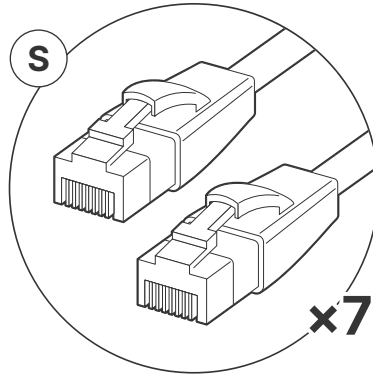

PS-610 Power Supply

**L**

USB-C Power Injector

**L-PS**

USB-C Power Injector  
Power Supply

## What's included

HDMI ↔ HDMI 3M

CAT ↔ CAT 10M

USB-C ↔ HDMI 3M

USB-C ↔ USB-C 3M

USB-A ↔ USB-B 3M

Mini Phoenix RS-232 15M

Mini Phoenix ↔ 3.5mm female 7.6M