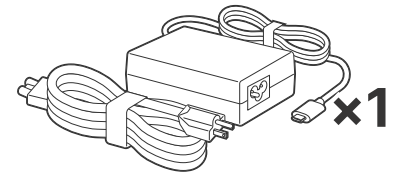

PS-610 Power Supply

**L**

USB-C Power Injector

**L-PS**

USB-C Power Injector  
Power Supply

## What's included

HDMI ↔ HDMI 3M

CAT ↔ CAT 10M

USB-C ↔ HDMI 3M

USB-C ↔ USB-C 3M

USB-A ↔ USB-B 3M

Mini Phoenix RS-232 15M

Mini Phoenix ↔ 3.5mm female 7.6M