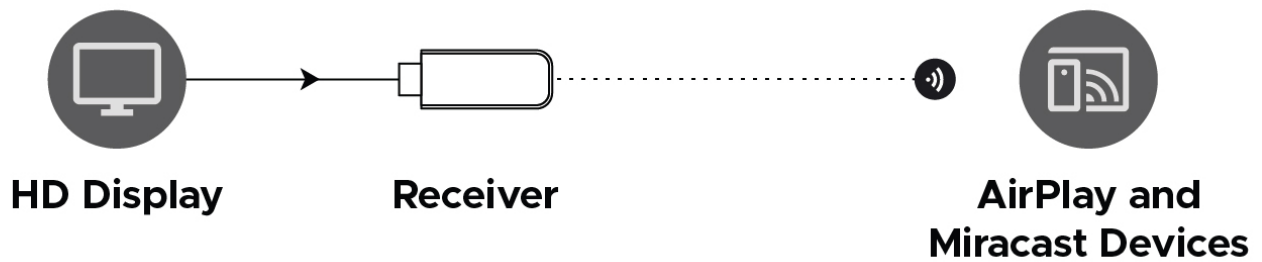

2. Independent screen projection mode

For further information,
contact support@bundltech.com

© 2025 Bundl. Bundl, the Bundl logo, and other Bundl marks are owned by Bundl and may be registered trademarks. All other trademarks are the property of their respective owners. Bundl assumes no responsibility for any errors that may appear in this publication. Product, pricing, and feature information contained herein are subject to change without notice.