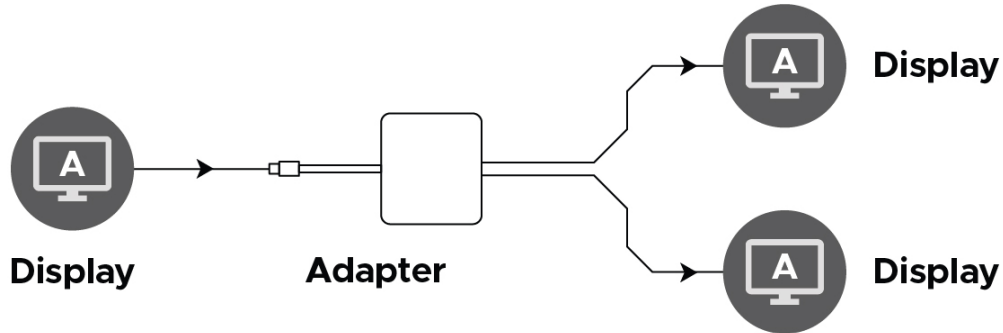

Great for Gaming

Compact, Plug-and-Play Setup

8K USB-C to HDMI Adapter

ISB280

Standards & Compliance	Signal Standards	HDMI 2.0
	Regulatory Certifications	CE, FCC, RoHS
Connector Types	HDMI Inputs	1 × HDMI IN (Type A, 19-pin female)
	HDMI Outputs	2 × HDMI OUT (Type A, 19-pin female)
	USB Input	1 × USB IN (USB-C male)
Performance	Video Bandwidth	18 Gbps
	Color Space	RGB
	Color Depth	4:2:2, 4:4:4, 4:2:0, 8-bit, 10-bit, 12-bit
Environmental	Operating Temperature	34 to 140°F / 0 to 60°C
	Storage Temperature	34 to 140°F / 0 to 60°C
	Relative Humidity	5 to 90% RH (no condensation)
Enclosure	Dimensions	Width: 2.48in (63mm) Depth: 1.97in (50mm) Height: 0.43in (11mm)
Warranty	Parts	1 year
	Labor	1 year

8K USB-C to HDMI Adapter

ISB280

Application Diagram

Mirror mode

Apple macOS Windows

Extended Desktop mode

Apple macOS Windows

Multi-stream Transport (MST)