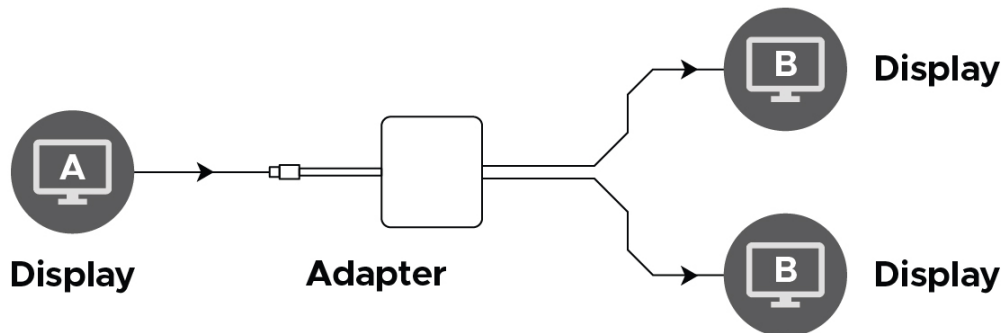

Great for Gaming

Compact, Plug-and-Play Setup

8K USB-C to HDMI Adapter

ISB280

Standards & Compliance	Signal Standards	HDMI 2.0
	Regulatory Certifications	CE, FCC, RoHS
Connector Types	HDMI Inputs	1 × HDMI IN (Type A, 19-pin female)
	HDMI Outputs	2 × HDMI OUT (Type A, 19-pin female)
	USB Input	1 × USB IN (USB-C male)
Performance	Video Bandwidth	18 Gbps
	Color Space	RGB
	Color Depth	4:2:2, 4:4:4, 4:2:0, 8-bit, 10-bit, 12-bit
Environmental	Operating Temperature	34 to 140°F / 0 to 60°C
	Storage Temperature	34 to 140°F / 0 to 60°C
	Relative Humidity	5 to 90% RH (no condensation)
Enclosure	Dimensions	Width: 2.48in (63mm) Depth: 1.97in (50mm) Height: 0.43in (11mm)
Warranty	Parts	1 year
	Labor	1 year

8K USB-C to HDMI Adapter

ISB280

Application Diagram

Mirror mode

Apple macOS Windows

Extended Desktop mode

Apple macOS Windows

Multi-stream Transport (MST)