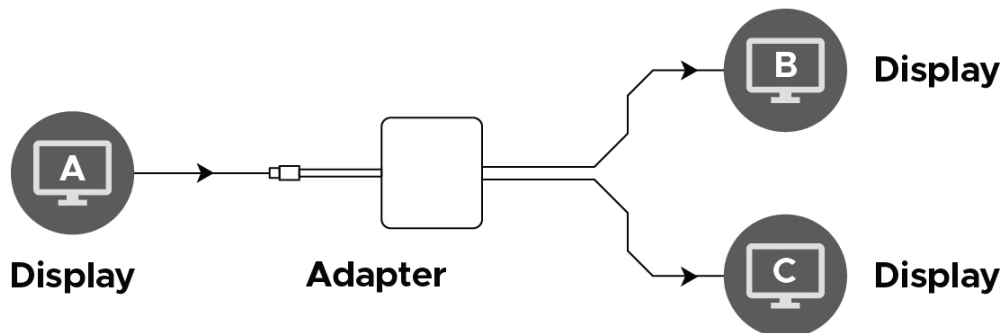

Multi-stream Transport (MST)

Windows

For further information,
contact support@bundltech.com

© 2025 Bundl. Bundl, the Bundl logo, and other Bundl marks are owned by Bundl and may be registered trademarks. All other trademarks are the property of their respective owners. Bundl assumes no responsibility for any errors that may appear in this publication. Product, pricing, and feature information contained herein are subject to change without notice.