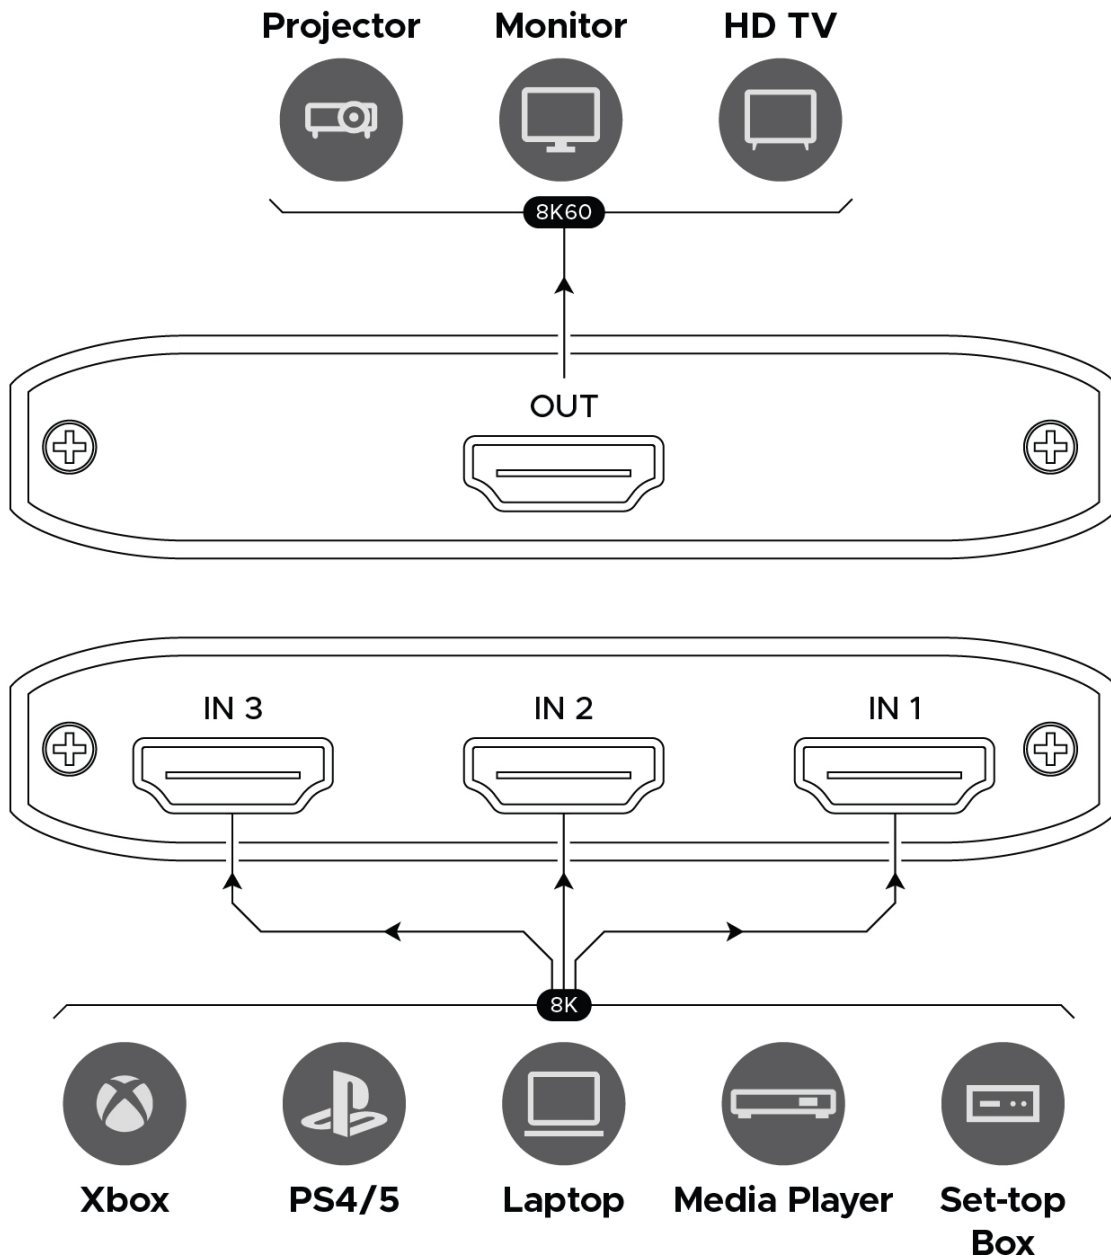

8K60 3x1 HDMI Switch

PT-SW-BH31HP

Application Diagram

For further information,
contact support@bundltech.com

© 2025 Bundl. Bundl, the Bundl logo, and other Bundl marks are owned by Bundl and may be registered trademarks. All other trademarks are the property of their respective owners. Bundl assumes no responsibility for any errors that may appear in this publication. Product, pricing, and feature information contained herein are subject to change without notice.